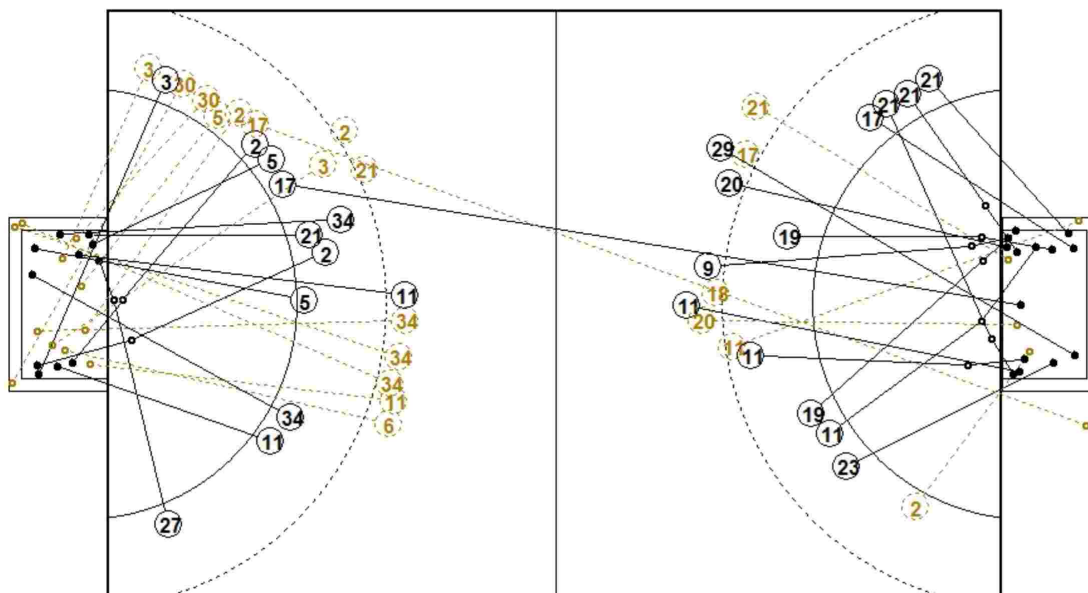

HANDBALL
WOMEN

MAINROUND
ROUND 5

GROUP X
MATCH 15

CHUZHOU SPORTS COMPLEX
29-09-2019 18:00

1st Half
17 : 8

2nd Half
20 : 32