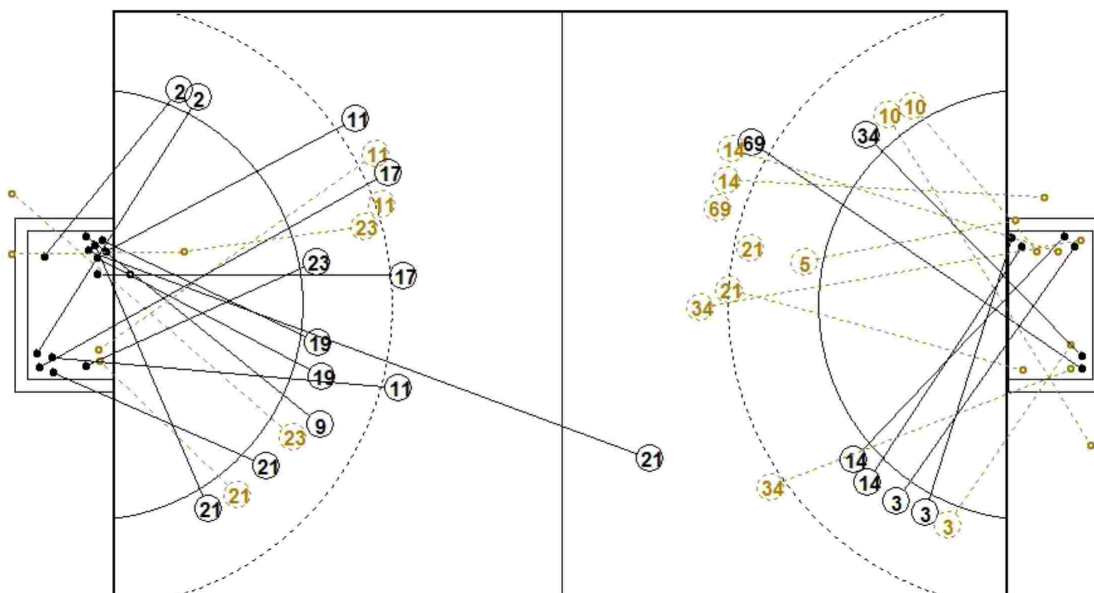

ASIAN WOMEN'S QUALIFICATION FOR OLYMPIC GAMES 2020

PHMS Pictorial Handball Match Statistics

IHF Official System

PICTORIAL MATCH STATISTICS

HANDBALL
WOMEN

MAINROUND
ROUND 5

GROUP X
MATCH 15

CHUZHOU SPORTS COMPLEX
29-09-2019 18:00