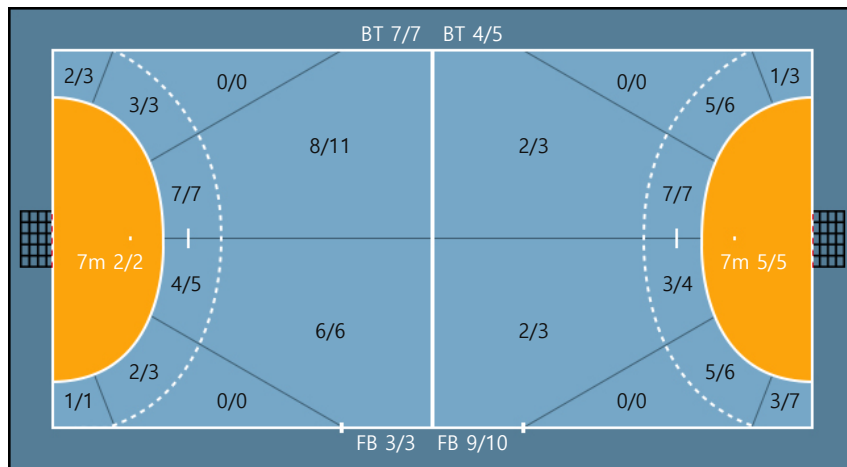

Post: 1

Team

Goals / Shots

Team		
8/9	1/1	9/11
0/0	0/0	1/1
6/7	2/2	8/9

Missed: 0 Post: 1 Blocked: 0

Offense

Defense

Goalkeepers