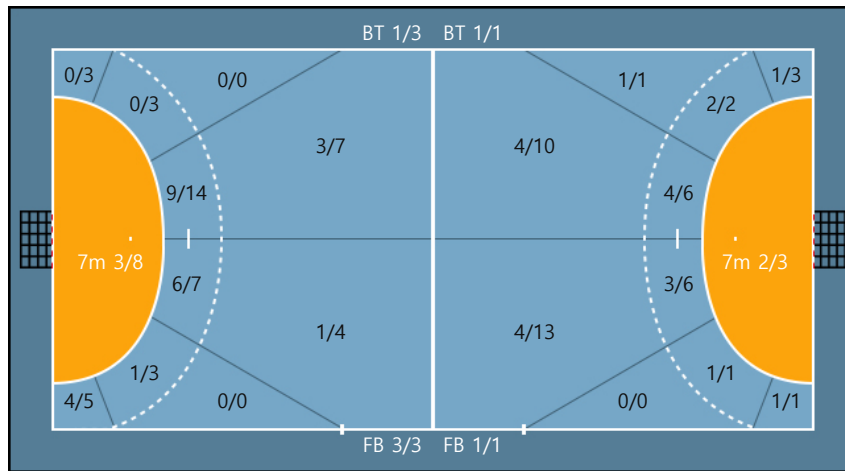

[2019년 대한핸드볼협회장배 전국중고등선수권대회(중등부)]

Shot Distribution

2020. 06. 26 12:10 김천실내체육관(보조)

Referees : 정진영

Technical officer :

MVP : -

천안여자중학교
휘경여자중학교

23

14 : 14
9 : 13

27

휘경여자중학교

Players

Goals / Shots

4. 이진솔		
0/0	0/0	0/0
0/0	0/0	0/0
0/0	0/0	0/0

7. 박수정		
1/1	0/0	0/0
1/1	0/0	1/2
3/5	0/0	2/2

15. 김지우		
1/1	0/0	3/3
0/0	0/0	1/1
2/2	0/0	0/0

17. 장아현		
0/0	0/0	0/0
0/0	0/0	0/0
0/0	0/0	0/0

18. 최민서		
0/0	0/0	3/3
0/0	0/0	0/0
0/0	1/1	2/3

Missed: 5 Post: 2

Missed: 1 Post: 2

Missed: 1 Post: 1

19. 정은유		
0/0	0/0	1/1
0/0	0/0	0/0
0/1	0/0	1/1

20. 홍예지		
0/0	0/0	0/0
0/0	0/0	0/0
0/0	0/0	0/0

23. 김현진		
0/1	0/0	1/2
0/0	0/0	0/0
3/3	0/0	0/0

24. 백시은		
0/0	0/0	0/0
0/0	0/0	0/0
0/0	0/0	0/1

25. 김시은		
0/0	0/0	0/0
0/1	0/0	0/0
0/3	0/0	0/0

Post: 1

Missed: 2

Team

Goals / Shots

Team		
2/3	0/0	8/9
1/2	0/0	2/3
8/14	1/1	5/7

Missed: 9 Post: 6 Blocked: 0

Offense

Defense

Goalkeepers

Goals / Shots

20. 홍예지		
4/5	1/1	2/6
1/1	0/0	3/8
9/9	0/1	3/5

2Min	2 Minute Suspensions	AS	Assists	BS	Block Shots	BT	Breakthroughs	RB	Rebound
DR	Disqualification with report	RC	Red cards	FB	Fast Breaks	G/S	Goals/Shots	BD	Blocked
S/S	Saves/Shots	YC	Yellow cards	ST	Steals	TF	Technical Faults	%	Efficiency