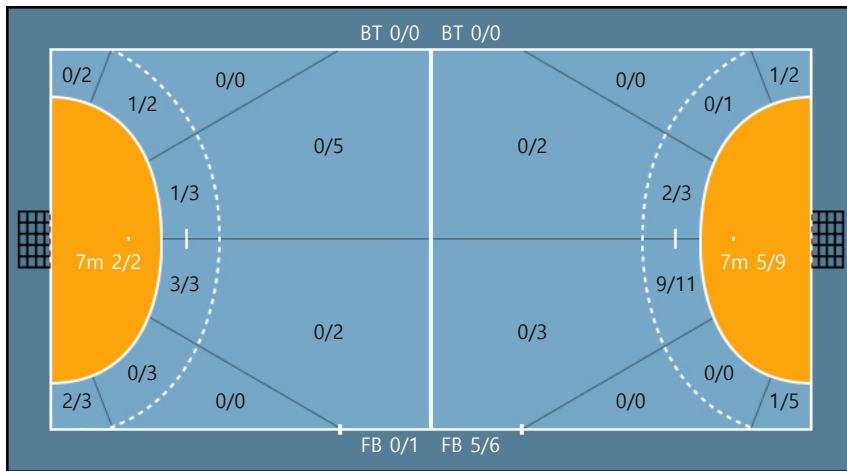

[2019년 대한핸드볼협회장배 전국중고등선수권대회(중등부)]

Shot Distribution

2020. 06. 26 14:30 김천실내체육관(보조)

Referees : 박현진 / 서태웅

Technical officer : 장면호

MVP : -

동방여자중학교

9

5 : 8
4 : 10

18

일신여자중학교

동방여자중학교

Players

Goals / Shots

1. 오다은		
0/0	0/0	0/0
0/0	0/0	0/0
0/0	0/0	0/0

2. 신예은		
0/0	0/0	0/0
0/0	0/0	0/0
0/2	0/1	0/0

Post: 1

6. 윤정빈		
0/0	0/0	0/0
0/0	0/0	1/1
0/0	0/0	0/0

Missed: 2 Post: 2

7. 조서연		
0/0	0/0	0/0
0/0	0/0	0/1
2/2	0/0	1/3

Missed: 1

8. 임다현		
0/0	0/0	0/0
1/1	0/0	0/0
0/0	0/0	0/0

11. 강샤론		
0/0	0/1	0/0
0/0	0/0	0/0
1/2	0/0	1/1

Missed: 1

13. 최효성		
0/0	0/0	0/0
0/0	0/0	0/0
0/0	0/0	0/0

16. 이승현		
0/0	0/0	0/0
0/0	0/0	0/0
0/0	0/0	0/0

24. 김수연		
0/0	0/0	0/0
0/0	0/0	0/0
2/2	0/0	0/0

Post: 1

Team

Goals / Shots

Team		
0/0	0/1	0/0
1/1	0/0	1/2
5/8	0/1	2/4

Missed: 4 Post: 4 Blocked: 0

Offense

Defense

Goalkeepers

Goals / Shots

16. 이승현		
5/5	1/1	1/2
0/2	0/1	2/3
9/15	0/0	0/1

2Min	2 Minute Suspensions	AS	Assists	BS	Block Shots	BT	Breakthroughs	RB	Rebound
DR	Disqualification with report	RC	Red cards	FB	Fast Breaks	G/S	Goals/Shots	BD	Blocked
S/S	Saves/Shots	YC	Yellow cards	ST	Steals	TF	Technical Faults	%	Efficiency