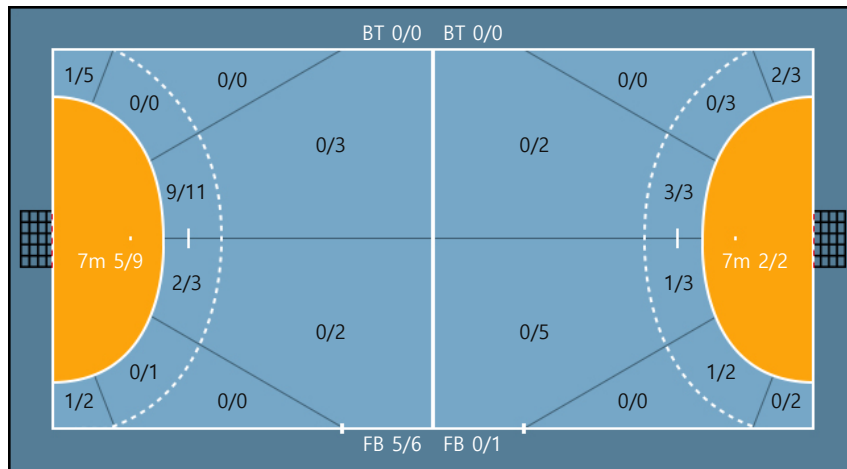

26. 유희빈		
0/0	0/0	0/0
0/0	0/0	0/0
0/0	0/0	0/0

27. 조유희		
0/0	0/0	1/1
0/2	0/0	0/0
1/2	0/0	0/0

Post: 1

Team

Goals / Shots

Team		
5/5	1/1	1/2
0/2	0/1	2/3
9/15	0/0	0/1

Missed: 3 Post: 3 Blocked: 0

Offense