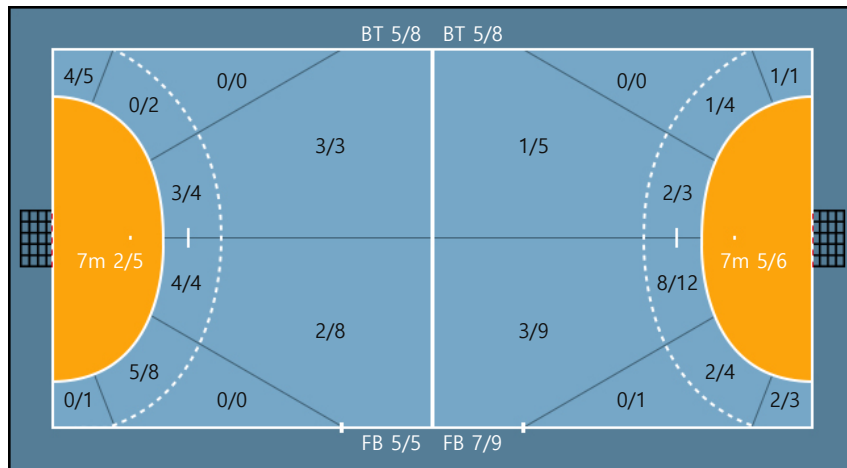

[2019년 대한핸드볼협회장배 전국중고등선수권대회(고등부)]

Shot Distribution

2020. 06. 26 15:00 김천실내체육관

Referees : 이은하 / 이가을

Technical officer : 심경섭

MVP : -

황지정보산업고등학교
황지정보산업고등학교

23 12 : 13
11 : 12

25 일신여자고등학교

Players

Goals / Shots

7. 김이안		
1/1	1/1	0/1
0/1	0/0	0/0
0/0	2/2	0/0

Missed: 1

10. 김민서		
1/2	0/0	3/3
0/0	0/0	0/0
0/0	0/0	0/0

Post: 2

13. 백지현		
0/1	0/0	4/4
0/0	0/0	0/1
3/4	0/0	0/0

16. 정가은		
0/0	0/0	0/0
0/0	0/0	0/0
0/0	0/0	0/0

17. 신재연		
0/0	0/0	1/1
0/0	0/0	0/0
0/0	0/0	0/0

20. 지은혜		
0/1	0/0	0/0
0/0	0/0	0/0
0/0	0/0	0/0

21. 이연승		
3/3	0/0	1/2
0/0	0/0	0/0
0/0	1/2	1/2

Missed: 1 Post: 2

24. 박은수		
0/0	0/0	1/1
0/0	0/0	0/0
0/1	0/0	0/0

Team

Goals / Shots

Team		
5/8	1/1	10/12
0/1	0/0	0/1
3/5	3/4	1/2

Missed: 2 Post: 4 Blocked: 0

Offense

Defense

Goalkeepers

Goals / Shots

16. 정가은		
11/13	0/2	7/8
0/1	0/0	0/3
3/5	0/0	4/6

2Min	2 Minute Suspensions	AS	Assists	BS	Block Shots	BT	Breakthroughs	RB	Rebound
DR	Disqualification with report	RC	Red cards	FB	Fast Breaks	G/S	Goals/Shots	BD	Blocked
S/S	Saves/Shots	YC	Yellow cards	ST	Steals	TF	Technical Faults	%	Efficiency