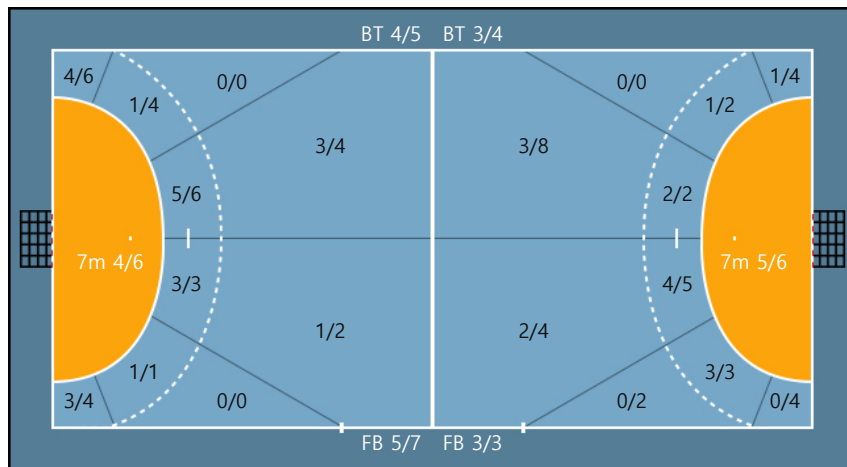

[2019년 대한핸드볼협회장배 전국중고등선수권대회(고등부)]

Shot Distribution

2020. 06. 27 11:20 김천실내체육관

Referees : 이은하 / 이가을

Technical officer : 심경섭

MVP : -

경남체육고등학교
경남체육고등학교

25   10 : 8
            15 : 13

일신여자고등학교

Players

Goals / Shots

5. 남은지		
0/0	0/0	0/0
0/0	0/0	0/0
0/0	0/0	0/0

9. 안혜인		
0/0	0/0	1/1
0/0	0/0	0/0
0/0	0/0	0/0

10. 방채빈		
0/0	0/0	0/0
0/0	0/0	0/0
0/0	0/0	0/0

11. 이지은		
0/0	0/0	0/0
0/0	0/0	0/0
0/0	0/0	0/0

12. 연혜지		
0/0	0/0	0/0
0/0	0/0	0/0
0/0	0/0	0/0

13. 홍주예		
0/0	0/0	3/4
0/0	0/0	0/0
0/0	0/0	0/0

14. 오예나		
0/0	0/0	0/0
0/0	0/0	0/0
0/0	0/0	0/0

16. 이가은		
0/0	0/0	0/0
0/0	0/0	0/0
0/0	0/0	0/0

17. 김소현		
1/1	0/0	2/4
0/0	0/0	0/0
0/0	0/0	0/0

20. 정아린		
3/5	0/0	3/3
0/0	0/0	0/0
0/0	0/0	0/0

22. 정은솔		
0/0	0/0	0/0
0/0	0/0	0/0
0/0	0/0	0/0

23. 신다빈		
0/0	0/0	1/3
0/0	0/0	0/0
0/0	0/0	1/1

24. 여다정		
1/1	0/0	3/4
0/0	0/0	0/0
2/2	1/1	3/3

27. 박세림		
0/0	0/0	0/0
0/0	0/0	0/0
0/0	0/0	0/0

Post: 1

Missed: 1 Post: 1

Team

Goals / Shots

Team		
5/7	0/0	13/19
0/0	0/0	0/0
2/2	1/1	4/4

Missed: 1 Post: 2 Blocked: 0

Offense

Defense

Goalkeepers

Goals / Shots

16. 이가은		
6/8	0/1	9/12
1/1	0/0	0/1
1/1	1/1	3/3

2Min	2 Minute Suspensions	AS	Assists	BS	Block Shots	BT	Breakthroughs	RB	Rebound
DR	Disqualification with report	RC	Red cards	FB	Fast Breaks	G/S	Goals/Shots	BD	Blocked
S/S	Saves/Shots	YC	Yellow cards	ST	Steals	TF	Technical Faults	%	Efficiency