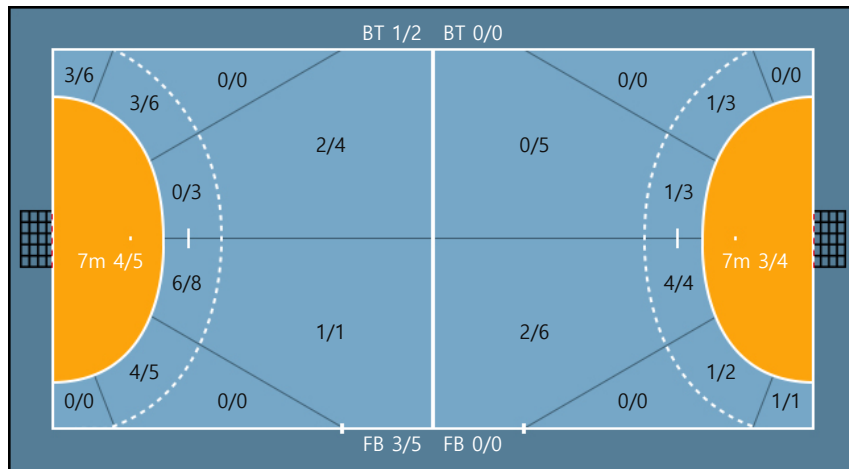

[2019년 대한핸드볼협회장배 전국중고등선수권대회(중등부)]

Shot Distribution

2020. 06. 27 12:10 김천실내체육관(보조)

Referees :

Technical officer :

MVP : -

일신여자중학교

23

13 : 4
10 : 9

13

천안여자중학교

일신여자중학교

Players

Goals / Shots

2. 오채영		
0/0	0/0	0/0
0/0	0/0	1/1
0/0	0/0	0/0

8. 채민서		
0/0	0/0	1/1
0/1	0/0	0/0
1/1	0/0	0/0

10. 김재은		
0/0	0/0	0/0
0/0	0/0	0/0
0/0	0/0	0/0

11. 김서진		
0/0	0/0	1/1
0/0	0/0	0/0
2/2	1/1	1/1

13. 이세빈		
0/0	0/0	0/0
0/0	0/0	0/0
0/0	0/0	0/0

15. 이선미		
1/1	0/1	0/0
1/1	0/0	0/0
0/0	0/0	0/0

16. 김다인		
0/0	0/0	0/0
0/0	0/0	0/0
0/0	0/0	0/0

18. 김지아		
1/2	0/0	2/2
0/0	0/0	0/0
0/1	0/0	1/1

20. 김지선		
0/0	0/0	0/0
0/0	0/0	1/1
1/1	0/1	1/2

21. 채주희		
0/0	0/0	0/0
0/0	0/0	0/0
0/0	0/0	0/0

Missed: 1

Missed: 1

Missed: 1 Post: 1

24. 김민지		
1/2	0/0	0/0
0/0	0/0	0/0
0/0	0/0	0/0

26. 유희빈		
0/0	0/0	0/0
0/0	0/0	0/0
0/0	0/0	0/0

27. 조유희		
1/2	0/0	1/1
1/2	0/0	1/2
1/1	0/0	0/0

Missed: 1

Team

Goals / Shots

Team		
4/7	0/1	5/5
2/4	0/0	3/4
5/6	1/2	3/4

Missed: 4 Post: 1 Blocked: 0

Offense

Defense

Goalkeepers

Goals / Shots

16. 김다인		
0/1	1/2	4/5
4/6	0/0	2/2
1/3	0/1	1/4

2Min	2 Minute Suspensions	AS	Assists	BS	Block Shots	BT	Breakthroughs	RB	Rebound
DR	Disqualification with report	RC	Red cards	FB	Fast Breaks	G/S	Goals/Shots	BD	Blocked
S/S	Saves/Shots	YC	Yellow cards	ST	Steals	TF	Technical Faults	%	Efficiency