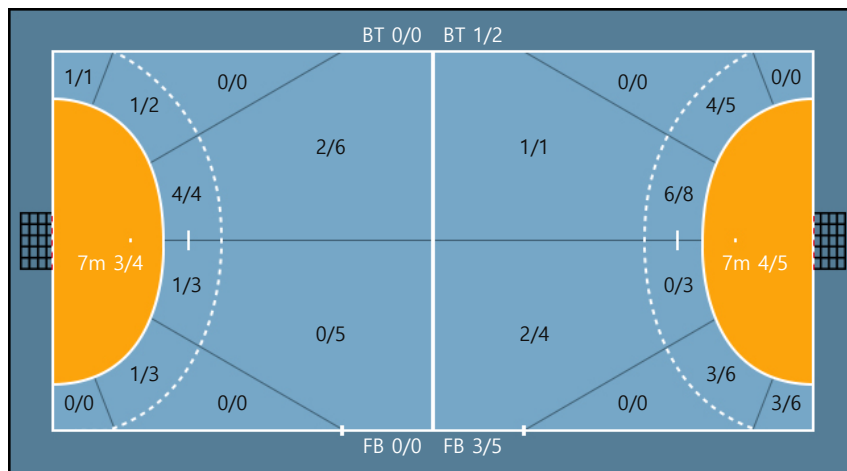

[2019년 대한핸드볼협회장배 전국중고등선수권대회(중등부)]

Shot Distribution

2020. 06. 27 12:10 김천실내체육관(보조)

Referees :

Technical officer :

MVP : -

일신여자중학교

23

13 : 4
10 : 9

13

천안여자중학교

천안여자중학교

Players

Goals / Shots

3. 김민선		
0/0	0/0	0/0
0/0	0/0	1/1
0/0	0/0	0/0

5. 이혜민		
0/0	0/0	0/0
0/0	0/0	0/0
0/0	0/0	0/0

7. 박수민		
0/0	1/1	0/0
0/0	0/0	0/0
0/1	0/0	0/0

9. 유다혜		
0/0	0/0	0/0
0/0	0/0	0/0
0/0	0/0	0/0

11. 김지우		
0/0	0/0	0/0
0/0	0/0	1/1
0/0	0/0	0/0

Post: 1

12. 윤예안		
0/0	0/0	0/0
0/0	0/0	0/0
0/0	0/0	0/0

14. 장현정		
0/1	0/1	3/4
0/0	0/0	0/0
0/0	0/0	1/2

16. 유은아		
0/0	0/0	0/0
0/0	0/0	0/0
0/0	0/0	0/0

17. 정예담		
0/0	0/0	0/0
1/1	0/0	0/0
0/0	0/0	0/0

19. 이은혜		
0/0	0/0	0/0
0/0	0/0	0/0
0/0	0/0	0/0

Post: 1

27. 김다빈		
0/0	0/0	1/1
3/5	0/0	0/0
1/2	0/1	0/2

Missed: 1 Post: 1

Team

Goals / Shots

Team		
0/1	1/2	4/5
4/6	0/0	2/2
1/3	0/1	1/4

Missed: 1 Post: 3 Blocked: 0

Offense

Defense

Goalkeepers

Goals / Shots

12. 윤예안		
4/7	0/1	5/5
2/4	0/0	3/4
5/6	1/2	3/4

2Min	2 Minute Suspensions	AS	Assists	BS	Block Shots	BT	Breakthroughs	RB	Rebound
DR	Disqualification with report	RC	Red cards	FB	Fast Breaks	G/S	Goals/Shots	BD	Blocked
S/S	Saves/Shots	YC	Yellow cards	ST	Steals	TF	Technical Faults	%	Efficiency