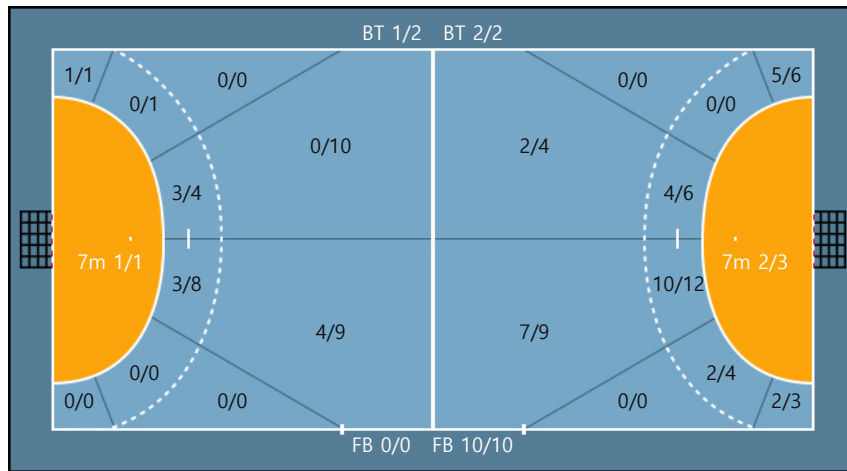

27. 이혜원		
4/4	0/0	0/1
1/2	0/0	0/1
1/1	0/0	0/1

Missed: 2 Post: 1

Team

Goals / Shots

Team		
5/5	0/0	1/4
2/4	0/2	0/2
3/6	0/3	1/2

Missed: 5 Post: 1 Blocked: 0

Offense

Defense