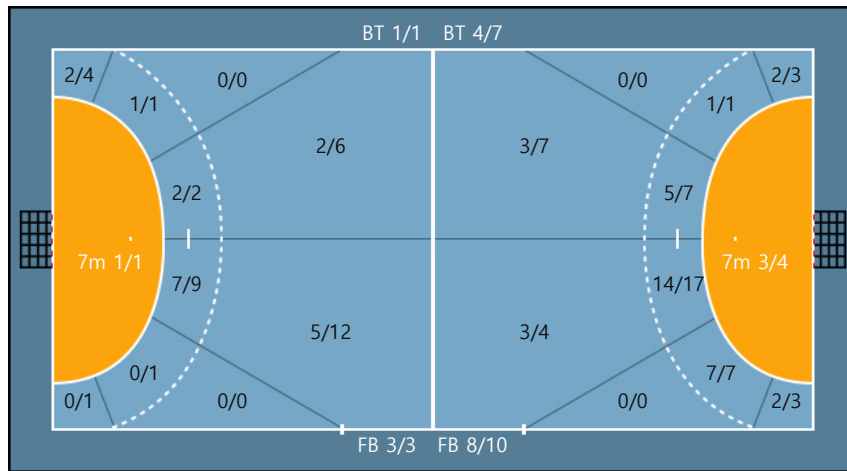

[2020년 대한핸드볼협회장배 전국중고등선수권대회(고등부)]

Shot Distribution

2020. 06. 30 13:40 김천실내체육관

Referees :

Technical officer :

MVP : -

일신여자고등학교
대구체육고등학교

40   17 : 12
             23 : 8

20   **대구체육고등학교**

Players

Goals / Shots

10. 권효주		
0/0	0/0	0/0
0/0	0/0	0/1
0/0	0/0	0/0

12. 조민주		
0/0	0/0	0/0
0/0	0/0	0/0
0/0	0/0	0/0

13. 김서연		
1/1	1/1	2/3
0/0	0/0	0/0
1/1	0/0	0/0

14. 권은정		
0/0	0/0	0/0
0/0	0/0	0/0
0/0	0/0	0/0

15. 나효은		
0/0	0/0	0/0
2/3	0/1	0/0
1/1	0/0	1/1

Post: 1

17. 김민진		
0/0	0/0	0/1
0/0	0/0	0/0
0/0	0/0	0/0

20. 배은비		
0/0	0/0	3/3
1/1	0/0	0/1
2/3	0/0	0/0

25. 김민경		
0/0	0/0	0/0
0/0	0/0	0/0
0/0	0/0	0/0

27. 이혜원		
2/5	0/0	0/2
0/0	1/1	0/0
1/2	0/0	1/1

Missed: 1

Post: 2

Team

Goals / Shots

Team		
3/6	1/1	5/9
3/4	1/2	0/2
5/7	0/0	2/2

Missed: 1 Post: 3 Blocked: 0

Offense

Defense

Goalkeepers

Goals / Shots

12. 조민주		
7/7	1/1	13/15
8/8	1/1	4/7
2/3	0/0	4/4

2Min	2 Minute Suspensions	AS	Assists	BS	Block Shots	BT	Breakthroughs	RB	Rebound
DR	Disqualification with report	RC	Red cards	FB	Fast Breaks	G/S	Goals/Shots	BD	Blocked
S/S	Saves/Shots	YC	Yellow cards	ST	Steals	TF	Technical Faults	%	Efficiency