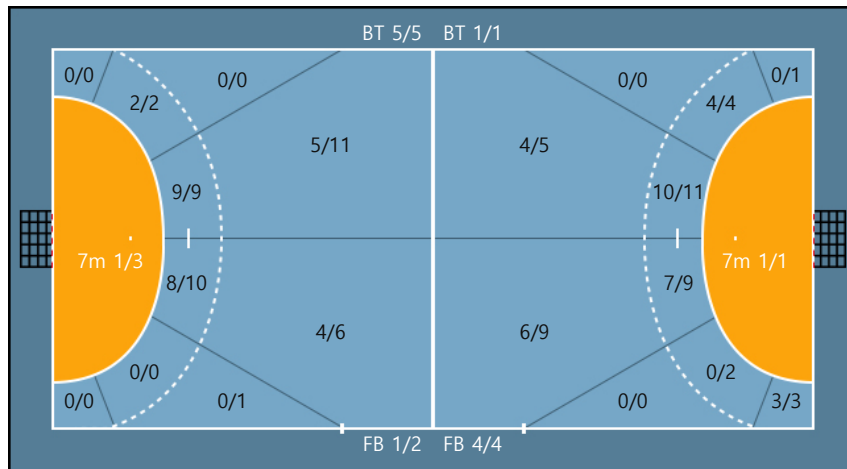

[2020년 대한핸드볼협회장배 전국중고등선수권대회(중등부)]

Shot Distribution

2020. 07. 01 13:10 김천실내체육관(보조)

Referees : 정진영 / 조용현
Technical officer : 이광남 / 장면호
MVP : -

대전글꽃중학교

29

10 : 18
19 : 17

35

이리중학교

대전글꽃중학교

Players

Goals / Shots

1. 박모세		
0/0	0/0	0/0
0/0	0/0	0/0
0/0	0/0	0/0

2. 안승원		
0/0	0/0	0/0
0/0	0/0	0/0
1/1	0/0	0/0

7. 소유환		
0/0	0/0	0/0
0/0	0/0	0/0
0/0	0/0	0/0

8. 김용환		
0/0	0/0	0/0
0/0	0/0	0/0
0/0	0/0	0/0

9. 강태웅		
1/1	0/0	0/0
0/2	0/0	0/0
5/5	0/1	4/5

11. 박지민		
0/0	0/0	0/0
0/0	0/0	0/0
0/0	0/0	0/0

12. 한준우		
0/0	0/0	0/0
0/0	0/0	0/0
0/0	0/0	0/0

13. 정진욱		
0/0	0/0	0/0
0/0	0/0	0/0
0/0	0/0	0/0

14. 전효찬		
0/0	0/0	1/1
0/0	0/0	0/0
3/3	0/0	4/4

15. 손기표		
0/0	0/0	0/0
0/0	0/0	0/0
0/0	0/0	0/0

17. 강세현		
2/3	0/0	0/1
2/2	0/0	1/1
1/2	0/0	2/2

18. 박병훈		
0/0	0/0	0/0
0/0	0/0	0/0
0/0	0/0	0/0

19. 하승우		
0/0	0/0	0/0
0/0	0/0	0/0
0/0	0/0	0/0

20. 배주현		
0/0	0/0	0/0
1/2	0/0	1/2
0/0	0/0	0/0

Missed: 1 Post: 1

Missed: 1 Post: 1

Team

Goals / Shots

Team		
3/4	0/0	1/2
3/6	0/0	2/3
10/11	0/1	10/11

Missed: 2 Post: 2 Blocked: 0

Offense

Defense

Goalkeepers

Goals / Shots

1. 박모세		
6/6	1/1	7/8
3/4	0/0	8/8
2/3	1/2	7/9

2Min	2 Minute Suspensions	AS	Assists	BS	Block Shots	BT	Breakthroughs	RB	Rebound
DR	Disqualification with report	RC	Red cards	FB	Fast Breaks	G/S	Goals/Shots	BD	Blocked
S/S	Saves/Shots	YC	Yellow cards	ST	Steals	TF	Technical Faults	%	Efficiency