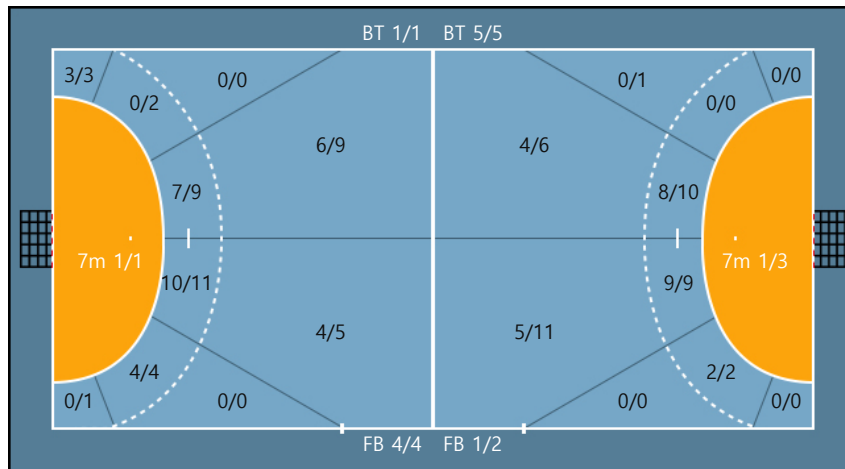

[2020년 대한핸드볼협회장배 전국중고등선수권대회(중등부)]

Shot Distribution

2020. 07. 01 13:10 김천실내체육관(보조)

Referees : 정진영 / 조용현
Technical officer : 이광남 / 장면호
MVP : -

대전글꽃중학교

29

10 : 18
19 : 17

35

이리중학교

이리중학교

Players

Goals / Shots

2. 정장원		
1/1	0/0	3/3
2/2	0/0	0/0
1/2	0/0	1/1

5. 임태환		
0/0	0/0	1/2
0/1	0/0	2/2
0/0	0/0	1/1

7. 주용찬		
0/0	0/0	0/0
0/0	0/0	0/0
0/0	0/0	0/0

8. 김성민		
0/0	0/0	0/0
0/0	0/0	0/0
0/0	0/0	0/0

9. 문진혁		
4/4	0/0	2/2
1/1	0/0	2/2
1/1	0/0	2/4

Missed: 1

Missed: 1

10. 이수빈		
0/0	0/0	0/0
0/0	0/0	0/0
0/0	0/0	0/0

11. 이석현		
0/0	0/0	0/0
0/0	0/0	0/0
0/0	0/0	0/0

12. 오현민		
0/0	0/0	0/0
0/0	0/0	0/0
0/0	0/0	0/0

13. 주건영		
0/0	1/1	0/0
0/0	0/0	0/0
0/0	0/1	1/1

15. 임태준		
0/0	0/0	0/0
0/0	0/0	3/3
0/0	1/1	1/1

Post: 1

17. 문진건		
0/0	0/0	0/0
0/0	0/0	0/0
0/0	0/0	0/0

27. 전승완		
1/1	0/0	1/1
0/0	0/0	1/1
0/0	0/0	1/1

58. 권오석		
0/0	0/0	0/0
0/0	0/0	0/0
0/0	0/0	0/0

83. 김의재		
0/0	0/0	0/0
0/0	0/0	0/0
0/0	0/0	0/0

95. 정성규		
0/0	0/0	0/0
0/0	0/0	0/0
0/0	0/0	0/0

Post: 1

Team

Goals / Shots

Team		
6/6	1/1	7/8
3/4	0/0	8/8
2/3	1/2	7/9

Missed: 2 Post: 2 Blocked: 0

Offense

Defense

Goalkeepers

Goals / Shots

12. 오현민		
3/4	0/0	1/2
3/6	0/0	2/3
10/11	0/1	10/11

2Min	2 Minute Suspensions	AS	Assists	BS	Block Shots	BT	Breakthroughs	RB	Rebound
DR	Disqualification with report	RC	Red cards	FB	Fast Breaks	G/S	Goals/Shots	BD	Blocked
S/S	Saves/Shots	YC	Yellow cards	ST	Steals	TF	Technical Faults	%	Efficiency