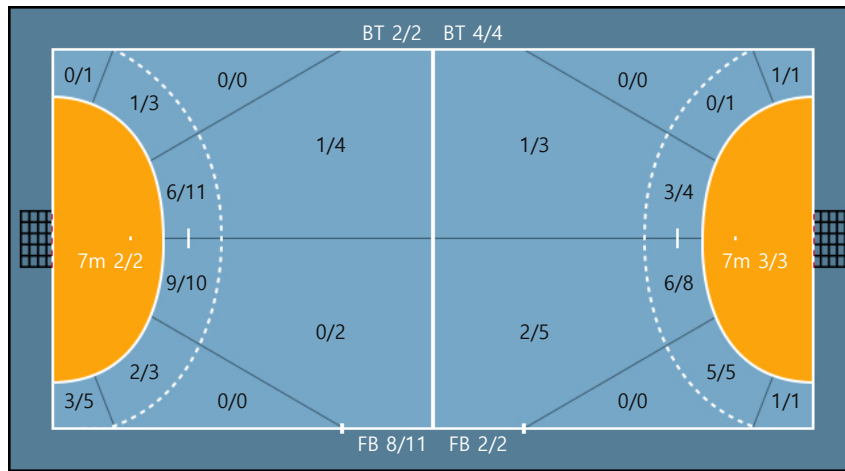

[2020년 대한핸드볼협회장배 전국중고등선수권대회(중등부)]

Shot Distribution

2020. 07. 01 14:20 김천실내체육관(보조)

Referees :

Technical officer :

MVP : -

일신여자중학교

24

15 : 7
9 : 15

22

천안여자중학교

일신여자중학교

Players

Goals / Shots

2. 오채영		
0/0	0/0	1/1
0/0	0/0	0/0
0/0	0/0	0/0

Post: 1

8. 채민서		
1/1	0/0	1/1
2/2	0/0	0/1
0/0	0/1	1/1

10. 김재은		
0/0	0/0	0/0
0/0	0/0	0/0
0/0	0/0	0/0

11. 김서진		
2/2	1/1	1/1
0/0	0/0	2/2
1/1	0/0	4/5

Missed: 3

13. 이세빈		
0/0	0/0	0/0
0/0	0/0	0/0
0/0	0/0	0/0

15. 이선미		
4/6	0/0	0/0
1/1	0/0	0/0
0/0	0/0	0/0

Missed: 1 Post: 1

16. 김다인		
0/0	0/0	0/0
0/0	0/0	0/0
0/0	0/0	0/0

18. 김지아		
0/1	0/0	0/0
0/0	0/0	0/0
0/0	0/0	1/2

Missed: 1 Post: 1

20. 김지선		
0/0	0/0	0/0
0/0	0/0	0/1
0/0	0/0	0/0

21. 채주희		
0/0	0/0	0/0
0/0	0/0	0/0
0/0	0/0	0/0

24. 김민지		
0/0	0/0	0/0
0/0	0/0	0/0
0/0	0/0	0/0

26. 유희빈		
0/0	0/0	0/0
0/0	0/0	0/0
0/0	0/0	0/0

27. 조유희		
1/1	0/0	0/0
0/0	0/0	0/0
0/0	0/0	0/0

Missed: 1

Team

Goals / Shots

Team		
8/11	1/1	3/3
3/3	0/0	2/4
1/1	0/1	6/8

Missed: 6 Post: 3 Blocked: 0

Offense

Defense

Goalkeepers

Goals / Shots

16. 김다인		
5/5	3/3	2/4
4/5	0/1	2/2
4/6	0/0	2/2

2Min	2 Minute Suspensions	AS	Assists	BS	Block Shots	BT	Breakthroughs	RB	Rebound
DR	Disqualification with report	RC	Red cards	FB	Fast Breaks	G/S	Goals/Shots	BD	Blocked
S/S	Saves/Shots	YC	Yellow cards	ST	Steals	TF	Technical Faults	%	Efficiency