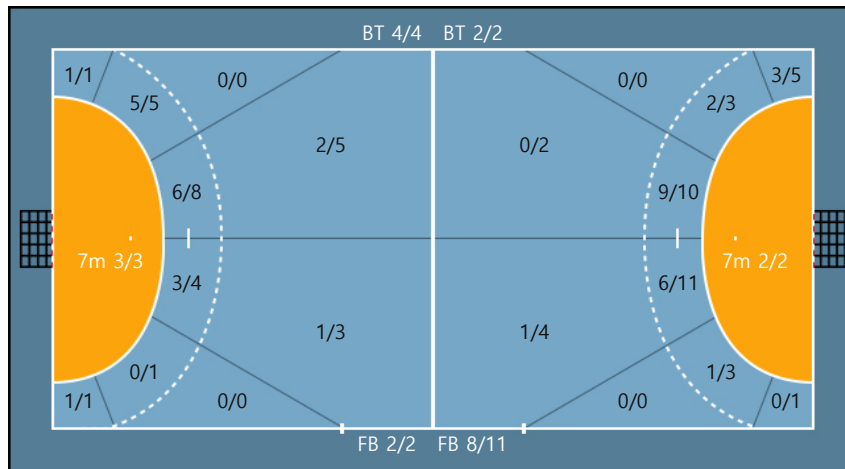

Goals / Shots

Team		
5/5	3/3	2/4
4/5	0/1	2/2
4/6	0/0	2/2

Missed: 2 Post: 1 Blocked: 0

Offense

Defense

Goalkeepers

Goals / Shots

12. 윤예안		
8/11	1/1	3/3
3/3	0/0	2/4
1/1	0/1	6/8