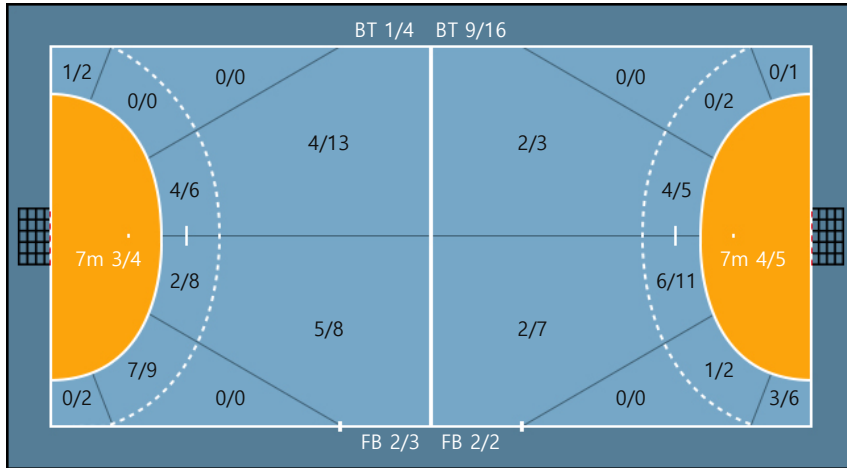

Goals / Shots

Team		
5/9	1/1	8/12
0/0	0/0	1/2
7/12	0/0	4/9

Missed: 4 Post: 3 Blocked: 0

Offense

Defense

Goalkeepers

Goals / Shots

16. 정가은		
6/6	2/2	5/6
1/1	0/0	0/3
4/7	1/3	3/5