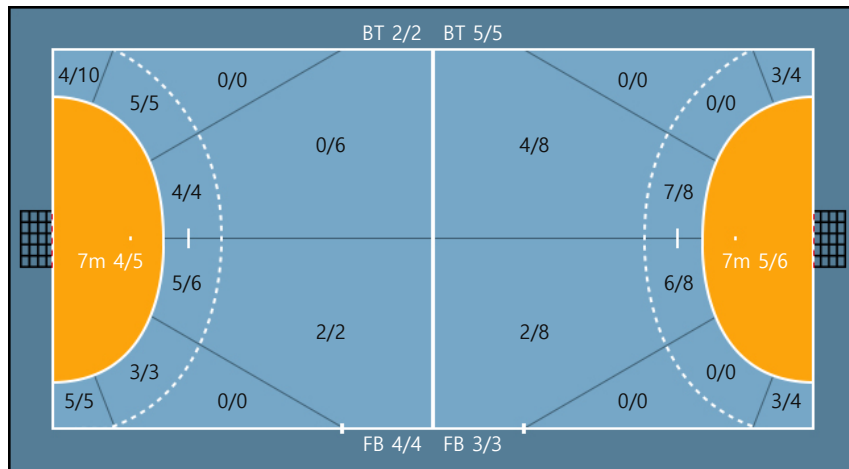

[2020년 대한핸드볼협회장배 전국중고등선수권대회(고등부)]

Shot Distribution

2020. 07. 02 12:30 김천실내체육관

Referees : 차창환 / 조용현

Technical officer : 이광남

MVP : -

인천비즈니스고등학교
인천비즈니스고등학교

32   16 : 13
            16 : 17

일신여자고등학교

Players

Goals / Shots

9. 이한주		
4/4	1/1	1/1
0/0	0/0	1/1
1/1	0/1	2/2

12. 김가영		
0/0	0/0	0/0
0/0	0/0	0/0
0/0	0/0	0/0

13. 이지민		
0/0	0/0	0/0
0/0	0/0	0/0
0/0	0/0	0/0

16. 공진아		
0/0	0/0	0/0
0/0	0/0	0/0
0/0	0/0	0/0

19. 이지우		
1/1	1/1	2/2
3/3	0/0	2/2
0/0	0/0	0/0

22. 임유선		
1/1	0/0	0/0
0/0	0/0	0/0
1/1	1/1	0/0

23. 안예빈		
0/0	0/0	0/0
0/0	0/0	0/0
0/0	0/0	0/0

24. 이재영		
1/1	0/0	0/2
0/1	0/0	0/0
0/1	0/0	0/0

25. 장나연		
0/0	0/0	0/0
0/0	0/0	0/0
0/0	0/0	1/1

27. 이한경		
0/0	0/0	3/3
0/0	0/0	2/2
0/2	0/0	1/1

Post: 1

28. 유임현		
0/3	0/0	0/0
1/3	0/0	0/0
0/1	1/1	0/0

Team

Goals / Shots

Team		
7/10	2/2	6/8
4/7	0/0	5/5
2/6	2/3	4/4

Missed: 0 Post: 1 Blocked: 0

Offense

Defense

Goalkeepers

Goals / Shots

12. 김가영		
1/1	0/0	0/0
3/3	0/0	0/0
0/1	0/0	0/0

16. 공진아		
6/8	0/0	4/6
1/2	0/0	3/3
4/4	2/4	6/6

2Min	2 Minute Suspensions	AS	Assists	BS	Block Shots	BT	Breakthroughs	RB	Rebound
DR	Disqualification with report	RC	Red cards	FB	Fast Breaks	G/S	Goals/Shots	BD	Blocked
S/S	Saves/Shots	YC	Yellow cards	ST	Steals	TF	Technical Faults	%	Efficiency