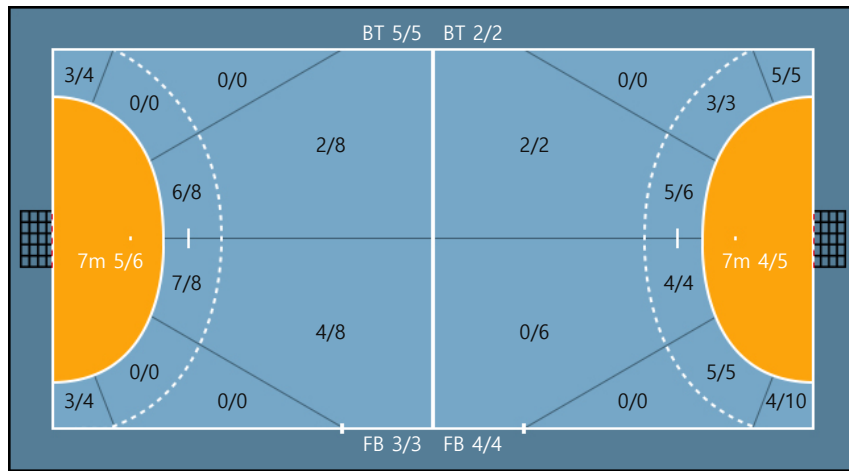

[2020년 대한핸드볼협회장배 전국중고등선수권대회(고등부)]

Shot Distribution

2020. 07. 02 12:30 김천실내체육관

Referees : 차창환 / 조용현

Technical officer : 이광남

MVP : -

인천비즈니스고등학교
일신여자고등학교

32   16 : 13
            16 : 17

일신여자고등학교

Players

Goals / Shots

1. 정민지		
0/0	0/0	0/0
0/0	0/0	0/0
0/0	0/0	0/0

2. 이채은		
0/0	0/0	0/0
0/0	0/0	0/0
0/0	0/0	0/0

7. 오미현		
1/1	0/0	1/2
0/0	0/0	0/0
0/0	0/0	1/1

8. 양처럼		
0/1	0/0	0/0
0/0	0/0	2/2
0/0	1/1	0/0

11. 최한솔		
2/2	0/0	0/0
3/4	0/0	0/0
0/1	0/1	3/3

Post: 1

Missed: 1 Post: 1

12. 이현정		
0/0	0/0	0/0
0/0	0/0	0/0
0/0	0/0	0/0

14. 고현서		
0/0	0/0	1/2
0/0	0/0	0/0
1/1	0/0	1/1

16. 이민영		
0/0	0/0	0/0
0/0	0/0	0/0
0/0	0/0	0/0

19. 연지현		
1/2	0/0	2/2
1/1	0/0	1/1
2/2	0/1	1/1

21. 구은미		
3/3	0/0	0/0
0/0	0/0	0/0
0/0	1/1	0/0

Missed: 1

Post: 3

Missed: 1

23. 박지현		
0/0	0/0	0/0
0/0	0/0	0/0
0/0	0/0	0/0

24. 차서연		
0/0	0/0	0/0
0/0	0/0	0/0
0/0	0/0	0/0

77. 김단비		
0/0	0/0	0/0
0/0	0/0	0/0
1/1	0/0	0/0

Team

Goals / Shots

Team		
7/9	0/0	4/6
4/5	0/0	3/3
4/5	2/4	6/6

Missed: 3 Post: 5 Blocked: 0

Offense

Defense

Goalkeepers

Goals / Shots

16. 이민영		
7/10	2/2	6/8
4/7	0/0	5/5
2/6	2/3	4/4

2Min	2 Minute Suspensions	AS	Assists	BS	Block Shots	BT	Breakthroughs	RB	Rebound
DR	Disqualification with report	RC	Red cards	FB	Fast Breaks	G/S	Goals/Shots	BD	Blocked
S/S	Saves/Shots	YC	Yellow cards	ST	Steals	TF	Technical Faults	%	Efficiency