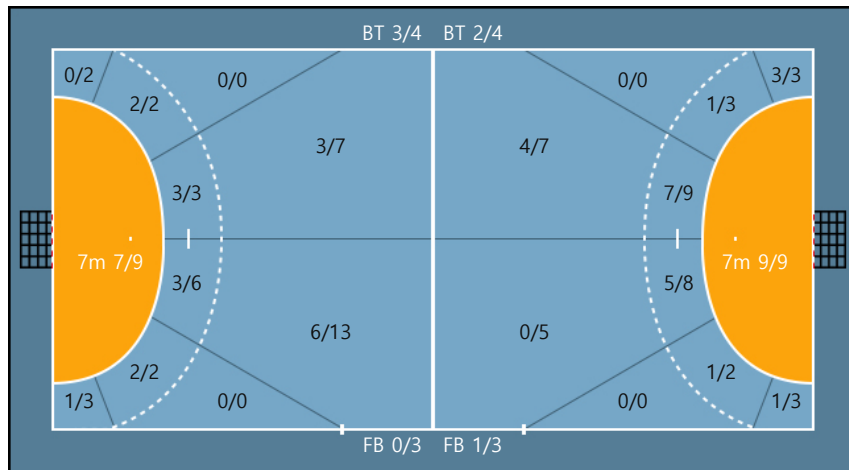

[태백산기전국종합대회(고등부)]

Shot Distribution

2020. 07. 13 12:20 세연중학교

Referees :

Technical officer : 장면호 / 장인익

MVP : -

휘경여자고등학교
삼척여자고등학교

31   13 : 12
             18 : 15

27   **삼척여자고등학교**

Players

Goals / Shots

7. 우예린		
2/2	0/0	0/0
0/0	0/0	0/0
0/0	0/0	0/0

Missed: 1

10. 박슬기		
0/0	0/0	0/0
1/1	0/1	0/0
1/1	0/0	0/0

12. 서승리		
0/0	0/0	0/0
0/0	0/0	0/0
0/0	0/0	0/0

13. 김가영		
2/3	0/1	3/3
1/1	0/0	1/1
0/0	0/0	1/1

Missed: 1 Post: 1

15. 오은별		
0/0	0/0	0/0
0/0	0/0	1/1
0/0	0/0	0/0

Missed: 1

16. 김소윤		
0/0	0/0	0/0
0/0	0/0	0/0
0/0	0/0	0/0

19. 김예림		
0/0	0/0	1/1
0/0	0/0	0/0
1/1	0/0	0/0

21. 유혜정		
2/5	0/1	1/1
1/2	0/0	0/0
4/4	1/2	1/1

Missed: 2 Post: 2

23. 김설희		
0/0	0/0	0/0
0/0	0/0	0/0
0/0	0/0	0/0

27. 김탁연		
0/0	0/0	0/0
0/1	0/0	0/0
1/1	1/1	0/1

Post: 1

Team

Goals / Shots

Team		
6/10	0/2	5/5
3/5	0/1	2/2
7/7	2/3	2/3

Missed: 5 Post: 4 Blocked: 0

Offense

Defense

Goalkeepers

Goals / Shots

12. 서승리		
2/2	0/0	7/9
6/7	1/1	2/3
2/2	2/3	9/12

2Min	2 Minute Suspensions	AS	Assists	BS	Block Shots	BT	Breakthroughs	RB	Rebound
DR	Disqualification with report	RC	Red cards	FB	Fast Breaks	G/S	Goals/Shots	BD	Blocked
S/S	Saves/Shots	YC	Yellow cards	ST	Steals	TF	Technical Faults	%	Efficiency