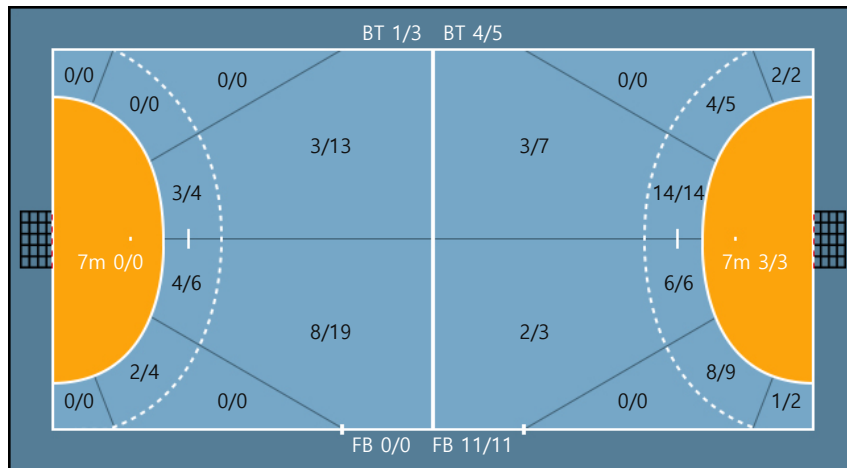

Goals / Shots

Team		
3/7	0/1	5/8
1/3	0/1	3/7
4/6	1/2	3/4

Missed: 5 Post: 2 Blocked: 0

**Offense**

**Defense**

Goalkeepers

Goals / Shots

99. 김혜진		
10/12	0/1	14/14
3/4	0/0	2/2
9/9	0/0	5/5