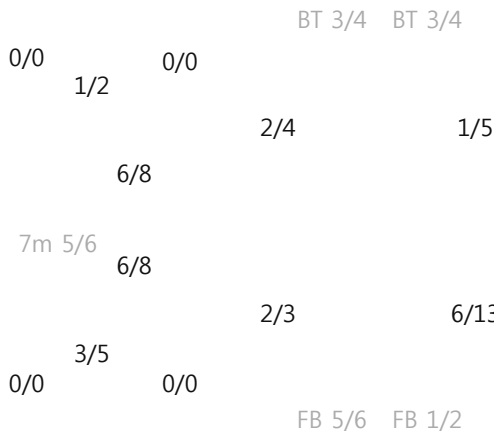

Team

Goals / Shots

Team		
4/5	0/0	3/3
2/2	0/0	0/0
12/13	0/3	4/6

Missed: 1 Post: 3

Blocked: 0

Offense

Defense

Goalkeepers