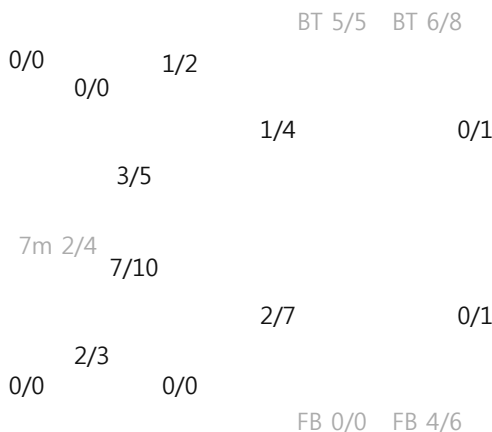

[태백산기전국종합대회(중등부)]

Shot Distribution

2020. 07. 13 15:50 황지정보고

Referees : 차창환

Technical officer : 한재우

MVP : -

휘경여자중학교   **24**   8 : 9   **18**   **정일여자중학교**
정일여자중학교   16 : 9

Players

Goals / Shots

1. 한나 0/0 0/0 0/0 0/0 0/0 0/0 0/0 0/0 0/0	7. 이태은 1/2 0/0 0/0 0/0 0/0 0/0 1/2 0/0 0/0	13. 최유정 0/0 0/0 0/0 0/0 0/0 0/0 0/0 0/0 0/0	15. 장현주 0/0 0/0 0/0 0/0 0/0 0/0 0/0 0/0 0/0	16. 김채현 0/0 0/0 0/0 0/0 0/0 0/0 0/0 0/0 0/0
17. 박시현 0/0 0/0 0/0 0/0 0/0 0/0 0/0 0/0 0/0	18. 황수미 0/1 0/0 1/3 1/1 0/0 0/0 2/2 0/0 3/3 Missed: 3 Post: 2	21. 이상미 0/0 0/0 0/0 0/0 0/0 0/0 0/0 0/0 1/2	22. 김시인 0/0 0/0 0/0 0/0 0/0 0/0 0/0 0/0 0/0	23. 조민서 0/1 0/0 0/0 0/0 0/0 0/0 0/2 0/0 2/2 Post: 1
24. 박지은 0/0 0/0 0/0 0/0 0/0 0/0 0/0 0/0 0/0	25. 조유진 0/0 0/0 0/0 0/0 0/0 0/0 4/6 0/0 2/2			

Team Goals / Shots

Team		
1/4	0/0	1/3
1/1	0/0	0/0
7/12	0/0	8/9

Missed: 3   Post: 3
Blocked: 0

Offense