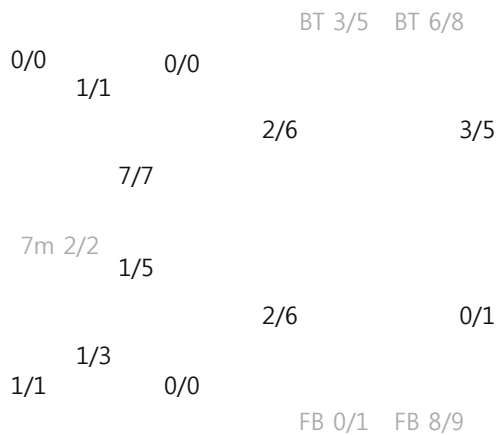

[태백산기전국종합대회(중등부)]

Shot Distribution

2020. 07. 14 11:10 황지정보고

Referees : 홍상우 / 조용현

Technical officer : 한재우

MVP : -

천안여자중학교   **17**   8 : 13   **28**   **일신여자중학교**
천안여자중학교

Players

Goals / Shots

3. 김민선		
0/0	0/0	0/0
0/0	0/0	0/0
0/0	0/0	0/0

5. 이혜민		
0/0	0/0	0/0
0/0	0/0	0/0
0/0	0/0	0/0

7. 박수민		
0/0	0/0	0/0
0/0	0/0	0/0
1/1	0/0	0/0

9. 유다혜		
0/0	0/0	0/0
0/0	0/0	0/0
0/0	0/0	0/0

11. 김지우		
0/1	0/0	0/0
0/0	0/0	0/0
1/2	0/0	1/1

Missed: 1 Post: 1

12. 윤예안		
0/0	0/0	0/0
0/0	0/0	0/0
0/0	0/0	0/0

14. 장현정		
0/0	0/0	2/3
0/1	0/0	0/1
0/0	0/0	0/0

16. 유은아		
0/0	0/0	0/0
0/0	0/0	0/0
0/0	0/0	0/0

17. 정예담		
0/0	0/0	0/0
0/0	0/0	0/0
0/0	0/0	0/0

19. 이은혜		
0/0	0/0	0/0
0/0	0/0	0/0
2/2	0/0	2/2

Missed: 1

27. 김다빈		
2/3	0/0	0/0
0/0	0/0	0/0
5/7	0/0	1/1

Missed: 2 Post: 1

Team Goals / Shots

Team		
2/4	0/0	2/3
0/1	0/0	0/1
9/12	0/0	4/4

Missed: 4 Post: 2

Blocked: 0

Offense