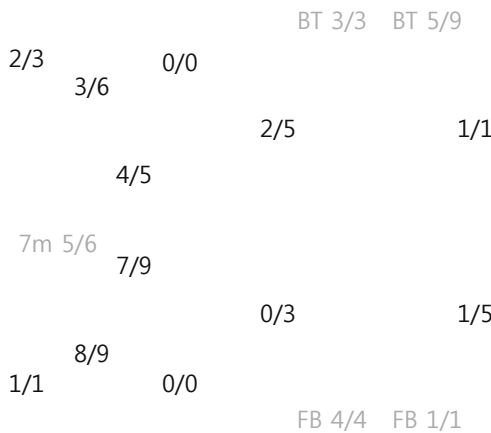

Missed: 1

Missed: 1

Team

Goals / Shots

Team		
0/2	1/1	3/6
1/2	1/1	0/0
15/16	1/2	10/12

Missed: 4 Post: 1

Blocked: 0

Offense