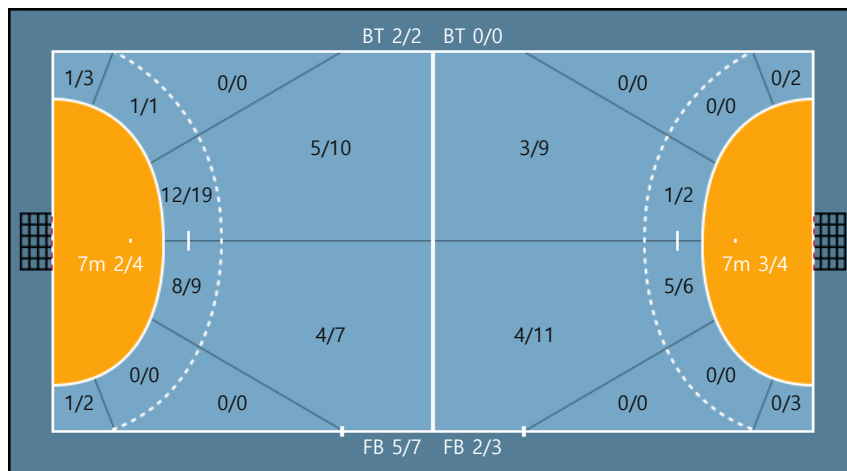

[태백산기전국종합대회(고등부)]

Shot Distribution

2020. 07. 15 15:10 세연중학교

Referees : 이은하 / 이가을
Technical officer : 장면호 / 홍성완
MVP : -

일신여자고등학교
일신여자고등학교

34   21 : 3
         13 : 13

16   **정신여자고등학교**

Players

Goals / Shots

1. 정민지		
0/0	0/0	0/0
0/0	0/0	0/0
0/0	0/0	0/0

2. 이채은		
0/0	0/0	0/0
0/0	0/0	0/0
0/0	0/0	0/0

7. 오미현		
2/4	0/0	2/2
1/1	0/0	0/0
0/0	0/0	0/0

8. 양처림		
0/0	0/0	2/3
0/0	0/0	2/2
1/1	0/2	1/1

11. 최한솔		
2/2	0/0	0/0
0/0	0/0	0/0
0/0	0/0	3/3

Missed: 1 Post: 2

12. 이현정		
0/0	0/0	0/0
0/0	0/0	0/0
0/0	0/0	0/0

14. 고헌서		
1/1	0/1	2/2
0/0	0/0	1/1
1/1	0/0	1/2

16. 이민영		
0/0	0/0	0/0
0/0	0/0	0/0
0/0	0/0	0/0

19. 연지현		
0/0	0/0	1/1
1/1	0/0	0/0
1/1	0/0	0/0

21. 구은미		
2/3	0/0	0/0
2/2	0/0	0/0
0/0	0/0	0/0

Missed: 1

Missed: 1

Post: 2

23. 박지현		
0/0	0/0	0/0
0/0	0/0	0/0
0/0	0/0	0/0

24. 차서연		
0/2	0/0	0/0
0/0	0/0	0/0
0/0	0/0	0/0

77. 김단비		
1/2	0/0	1/1
0/0	0/0	1/1
1/2	0/0	1/1

Post: 1

Missed: 1

Team

Goals / Shots

Team		
8/14	0/1	8/9
4/4	0/0	4/4
4/5	0/2	6/7

Missed: 4 Post: 5 Blocked: 0

Offense

Defense

Goalkeepers

Goals / Shots

1. 정민지		
3/4	0/0	1/2
0/0	0/0	0/1
1/1	0/0	3/4

12. 이현정		
1/1	0/0	1/1
1/1	0/1	0/1
4/7	0/0	0/0

16. 이민영		
0/2	0/2	0/0
0/0	0/1	1/2
0/0	0/0	0/1

2Min	2 Minute Suspensions	AS	Assists	BS	Block Shots	BT	Breakthroughs	RB	Rebound
DR	Disqualification with report	RC	Red cards	FB	Fast Breaks	G/S	Goals/Shots	BD	Blocked
S/S	Saves/Shots	YC	Yellow cards	ST	Steals	TF	Technical Faults	%	Efficiency