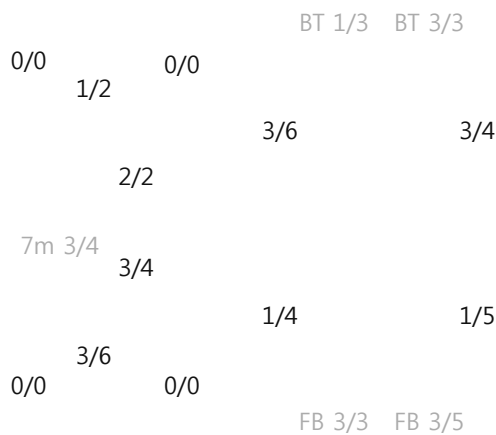

[태백산기전국종합대회(중등부)]

Shot Distribution

2020. 07. 16 10:00 황지정보고

Referees : 이가을 / 이은하

Technical officer : 강용구

MVP : -

세연중학교

16

5 : 6
11 : 8

14

휘경여자중학교

세연중학교

Players

Goals / Shots

7. 권예은		
0/0	0/0	0/0
0/0	0/0	0/0
0/0	0/0	0/0

Post: 1

12. 이다희		
0/0	0/0	0/0
0/0	0/0	0/0
0/0	0/0	0/0

14. 김은영		
0/0	0/0	0/0
0/0	0/0	0/0
0/0	0/0	0/0

15. 황다솜		
0/0	0/0	0/0
0/0	0/0	0/0
1/1	0/0	0/0

16. 장서연		
0/0	0/0	0/0
0/0	0/0	0/0
0/0	0/0	0/0

17. 김현서		
0/0	0/0	0/0
0/0	0/0	0/0
0/0	0/0	0/0

19. 김세진		
0/0	0/0	0/0
1/1	0/0	0/0
2/3	0/0	1/1

20. 이진서		
0/0	0/0	0/0
0/0	0/0	0/0
0/0	0/0	0/0

21. 김소울		
1/1	0/0	1/2
0/0	0/0	1/1
3/5	0/0	0/0

Post: 1

23. 신채현		
0/0	0/0	0/0
0/0	0/0	0/0
2/5	1/2	2/3

Missed: 1

Team

Goals / Shots

Team		
1/1	0/0	1/2
1/1	0/0	1/1
8/14	1/2	3/4

Missed: 1 Post: 2

Blocked: 0

Offense