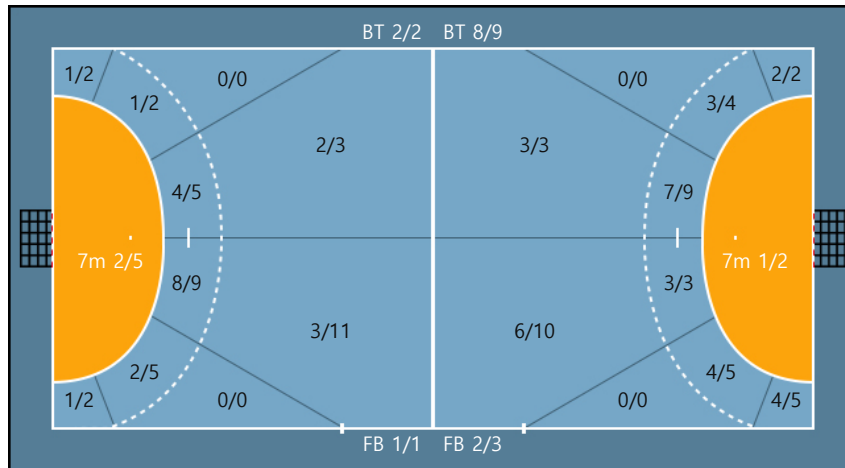

Goals / Shots

Team		
4/4	0/0	4/7
2/5	0/0	3/8
5/7	1/2	5/6

Missed: 3 Post: 2 Blocked: 0

**Offense**

**Defense**

Goalkeepers

Goals / Shots

12. 윤도혜		
7/7	0/0	8/9
2/4	0/0	6/8
4/5	2/2	4/5