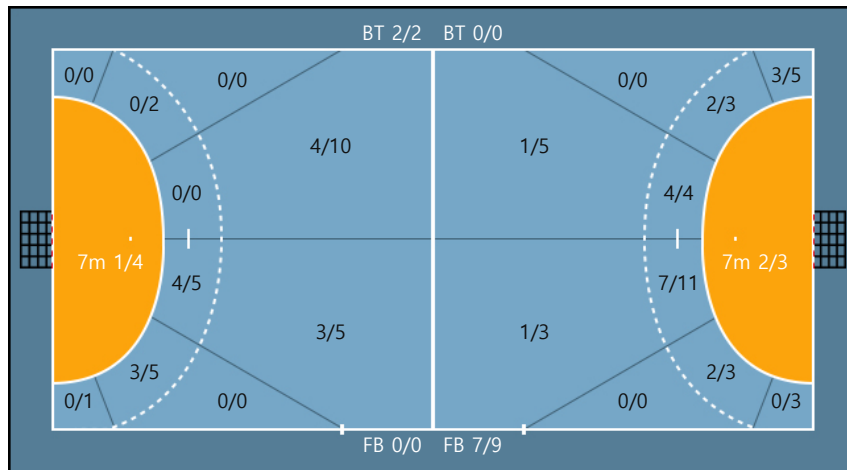

Team

Goals / Shots

Team		
2/4	0/1	1/2
0/0	0/0	3/3
6/11	1/1	2/3

Missed: 5 Post: 2 Blocked: 0

Offense

Defense

Goalkeepers

Goals / Shots