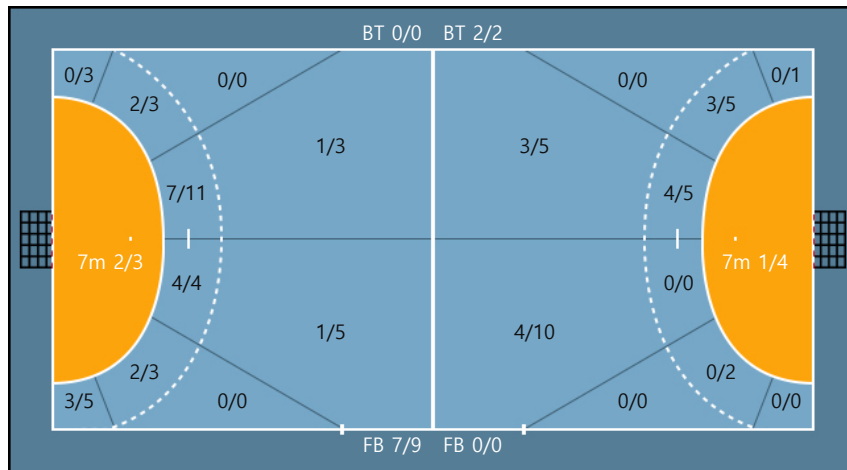

[태백산기전국종합대회(고등부)]

Shot Distribution

2020. 07. 16 15:00 세연중학교

Referees :
Technical officer : 장면호
MVP : -

정신여자고등학교
인천여자고등학교

15   8 : 11
            7 : 11

22   **인천여자고등학교**

Players

Goals / Shots

1. 김리하		
0/0	0/0	0/0
0/0	0/0	0/0
0/0	0/0	0/0

6. 김도희		
0/1	0/0	2/2
1/1	0/0	0/0
0/0	0/0	0/0

11. 정유희		
0/0	0/0	1/1
0/0	0/0	0/1
1/1	2/2	1/1

13. 오현수		
0/0	0/0	0/0
0/0	0/0	0/0
0/0	0/0	0/0

14. 김세희		
0/1	0/1	4/6
1/1	0/0	1/1
0/0	0/0	0/0

Missed: 1

Missed: 1 Post: 1

15. 안연비		
1/3	0/0	0/1
1/1	0/0	0/0
0/0	1/1	0/0

16. 이주형		
0/0	0/0	0/0
0/0	0/0	0/0
0/0	0/0	0/0

17. 김송원		
0/0	0/0	1/2
0/1	0/0	0/0
0/1	2/2	2/3

19. 이정아		
0/0	0/0	0/0
0/0	0/0	0/0
0/0	0/0	0/0

Missed: 1

Missed: 1

Team

Goals / Shots

Team		
1/5	0/1	8/12
3/4	0/0	1/2
1/2	5/5	3/4

Missed: 4 Post: 1 Blocked: 0

Offense

Defense

Goalkeepers

Goals / Shots

1. 김리하		
0/0	0/0	0/0
0/0	0/0	1/1
0/1	0/0	1/2

16. 이주형		
2/4	0/1	1/2
0/0	0/0	2/2
6/10	1/1	1/1

2Min	2 Minute Suspensions	AS	Assists	BS	Block Shots	BT	Breakthroughs	RB	Rebound
DR	Disqualification with report	RC	Red cards	FB	Fast Breaks	G/S	Goals/Shots	BD	Blocked
S/S	Saves/Shots	YC	Yellow cards	ST	Steals	TF	Technical Faults	%	Efficiency