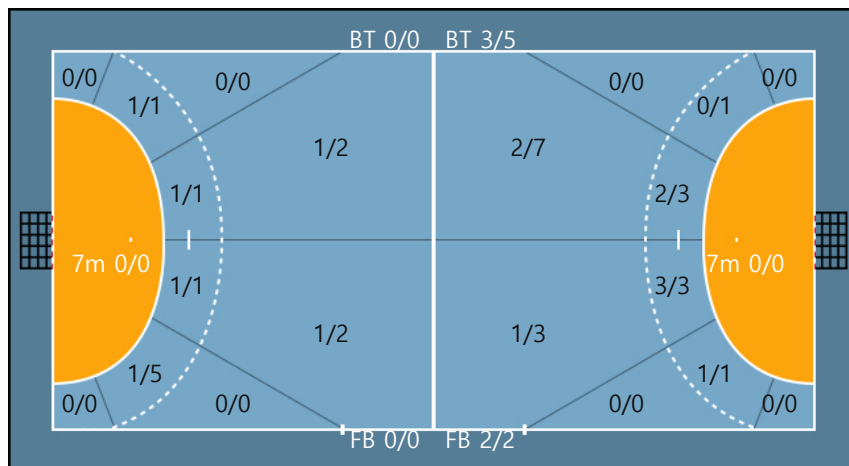

18. 김태희		
0/0	0/0	0/0
0/0	0/0	0/0
0/0	0/0	0/0

**Team**

**Goals / Shots**

Team		
2/2	1/2	0/0
1/1	1/1	0/0
0/0	1/1	0/0

Missed: 3 Post: 2  
 Blocked: 0

**Offense**

**Defense**

**Goalkeepers**