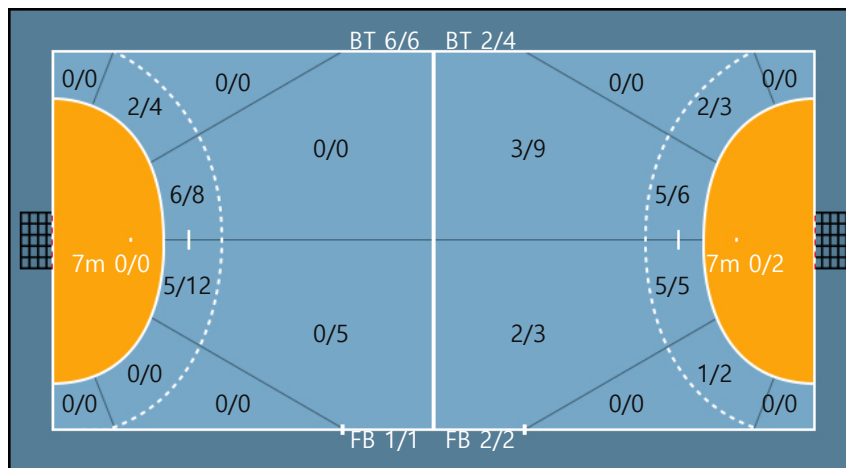

Missed: 1 Post: 4
Blocked: 0

Offense

Defense

Goalkeepers

Goals / Shots

19. 이정기		
4/4	3/6	3/4
2/3	4/4	1/1
0/0	0/0	1/1

2Min	2 Minute Suspensions	AS	Assists	BS	Block Shots	BT	Breakthroughs	RB	Rebound
DR	Disqualification with report	RC	Red cards	FB	Fast Breaks	G/S	Goals/Shots	BD	Blocked
S/S	Saves/Shots	YC	Yellow cards	ST	Steals	TF	Technical Faults	%	Efficiency