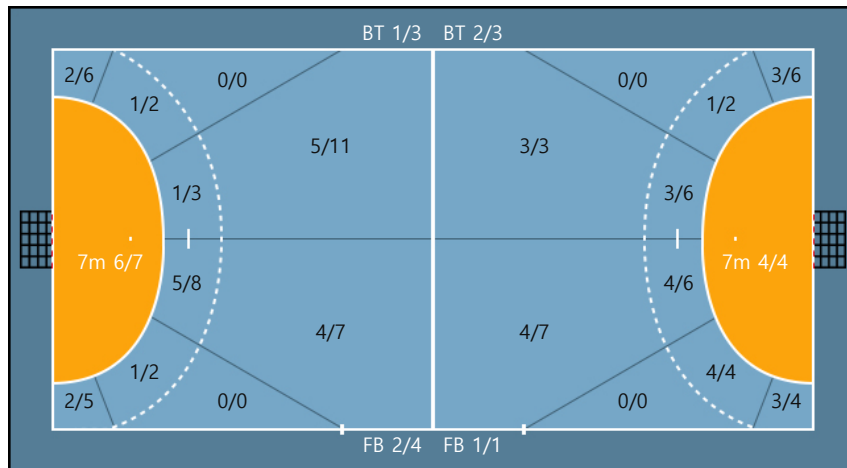

[태백산기전국종합대회(고등부)]

Shot Distribution

2020. 07. 18 11:00 세연중학교

Referees : 조용현

Technical officer : 홍성완 / 장면호

MVP : -

경남체육고등학교
휘경여자고등학교

29   13 : 15
          16 : 12

27   **휘경여자고등학교**

Players

Goals / Shots

9. 신예원		
0/0	0/0	0/0
0/0	0/0	0/0
0/0	0/0	0/0

16. 김예지		
0/0	0/0	0/0
0/0	0/0	0/0
0/0	0/0	0/0

17. 이규희		
0/0	0/0	0/0
0/0	0/0	0/0
0/0	0/0	0/0

18. 김연제		
0/1	0/0	0/0
0/1	0/0	0/0
2/2	0/3	0/0

19. 김연우		
4/6	1/1	4/5
0/1	0/0	1/1
2/2	0/0	1/1

Post: 1

Missed: 1

23. 황유선		
0/0	1/1	2/3
0/0	0/0	0/1
0/0	0/1	1/1

Post: 1

24. 박지영		
0/0	0/0	0/0
0/0	0/0	0/0
1/2	0/0	0/1

27. 박지호		
1/1	0/0	0/0
1/2	0/0	1/1
0/1	0/0	1/1

Post: 1

29. 신서연		
0/0	0/0	0/0
0/0	0/0	0/0
1/3	0/0	2/2

Missed: 1 Post: 1

Team

Goals / Shots

Team		
5/8	2/2	6/8
1/4	0/0	2/3
6/10	0/4	5/6

Missed: 2 Post: 4 Blocked: 0

Offense

Defense

Goalkeepers

Goals / Shots

16. 김예지		
6/6	1/1	8/8
4/4	0/0	0/3
2/4	2/3	6/8

2Min	2 Minute Suspensions	AS	Assists	BS	Block Shots	BT	Breakthroughs	RB	Rebound
DR	Disqualification with report	RC	Red cards	FB	Fast Breaks	G/S	Goals/Shots	BD	Blocked
S/S	Saves/Shots	YC	Yellow cards	ST	Steals	TF	Technical Faults	%	Efficiency