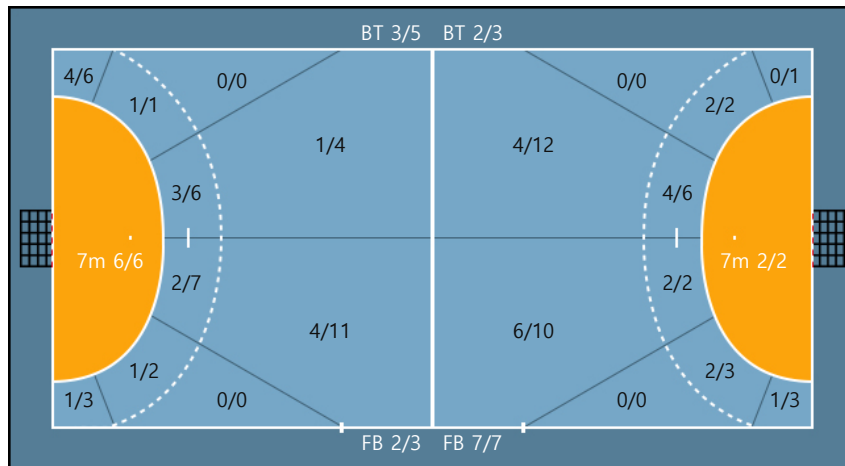

Missed: 8 Post: 5 Blocked: 0

Offense

Defense

Goalkeepers

Goals / Shots

12. 우하림		
5/5	1/1	5/7
2/2	0/0	2/4
3/6	0/2	5/9

2Min	2 Minute Suspensions	AS	Assists	BS	Block Shots	BT	Breakthroughs	RB	Rebound
DR	Disqualification with report	RC	Red cards	FB	Fast Breaks	G/S	Goals/Shots	BD	Blocked
S/S	Saves/Shots	YC	Yellow cards	ST	Steals	TF	Technical Faults	%	Efficiency