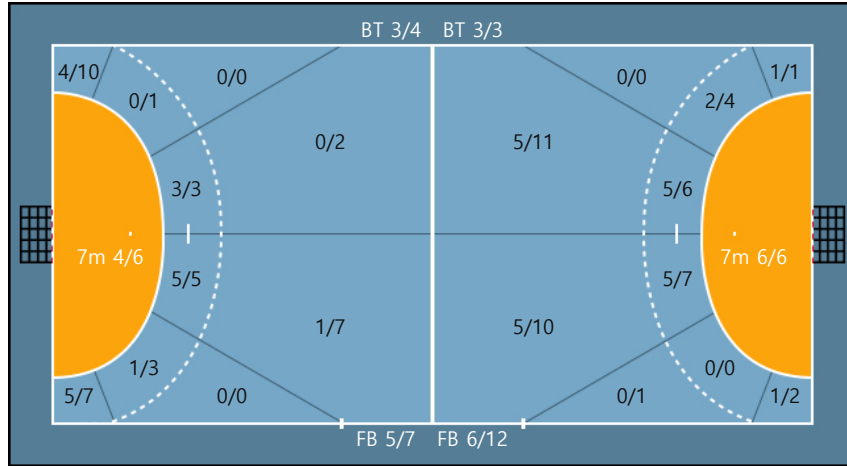

인천시청

Players

Goals / Shots

5. 문필희		
0/0	0/0	0/0
0/0	0/0	0/0
0/0	0/0	0/0

7. 신은주		
0/0	0/0	1/1
0/0	0/0	0/1
3/3	0/0	2/2

11. 오예닮		
0/1	1/1	0/0
0/0	0/0	1/1
2/3	0/1	0/1

12. 고희아		
0/0	0/0	0/0
0/0	0/0	0/0
0/0	0/0	0/0

13. 이에은		
0/0	0/0	0/0
0/0	0/0	0/0
0/0	0/0	0/0

Missed: 2

17. 김희진		
0/0	0/0	0/0
0/0	0/0	0/0
0/1	1/1	0/1

18. 김한령		
1/1	1/1	0/0
0/0	0/0	0/0
1/1	0/2	0/0

21. 김성은		
0/0	1/1	1/1
0/0	0/0	0/0
0/0	0/0	0/0

22. 강주빈		
0/0	0/0	0/0
0/0	0/0	0/0
1/3	0/0	0/0

24. 김한나		
0/0	0/0	0/0
0/0	0/0	0/0
1/1	0/0	0/0

Missed: 1

Post: 2

29. 신다래		
1/1	0/0	3/4
0/0	0/0	0/0
0/0	0/0	1/2

Missed: 1 Post: 2

Team

Goals / Shots

Team		
2/3	3/3	5/6
0/0	0/0	1/2
8/12	1/4	3/6

Missed: 4 Post: 4 Blocked: 0

Offense

Defense

Goalkeepers

Goals / Shots

12. 고희아		
1/2	1/1	7/10
5/5	0/0	0/2
9/11	1/1	6/6

2Min	2 Minute Suspensions	AS	Assists	BS	Block Shots	BT	Breakthroughs	RB	Rebound
DR	Disqualification with report	RC	Red cards	FB	Fast Breaks	G/S	Goals/Shots	BD	Blocked
S/S	Saves/Shots	YC	Yellow cards	ST	Steals	TF	Technical Faults	%	Efficiency