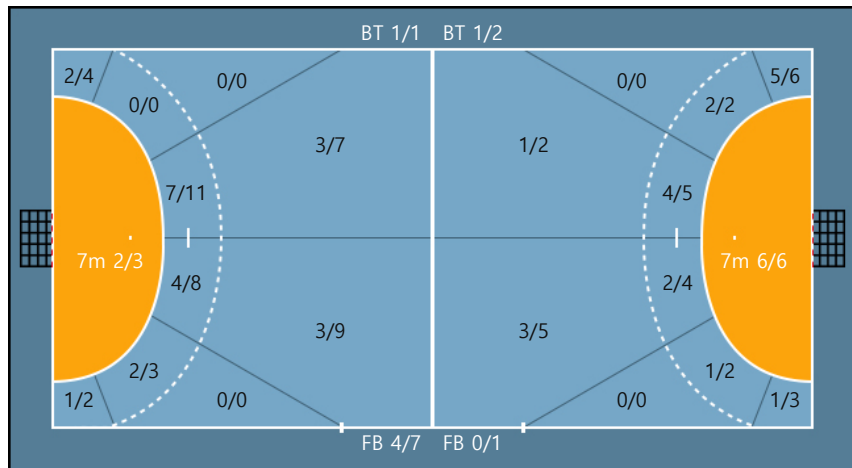

[SK 핸드볼 코리아리그(일반부)]

Shot Distribution

2020. 11. 30 17:00 청주국민생활관

Referees : 조용현 / 정진영
Technical officer : 김석주 / 강용구
MVP : 21. 조하람(컬러풀대구)

서울시청   24   13 : 13   25   컬러풀대구

서울시청

Players

Goals / Shots

1. 손민지		
0/0	0/0	0/0
0/0	0/0	0/0
0/0	0/0	0/0

2. 송지영		
0/0	0/0	2/2
0/0	0/0	0/0
0/1	0/0	0/1

7. 강다혜		
0/0	0/0	1/1
0/0	0/0	1/1
1/1	0/0	2/3

9. 김이슬		
0/0	0/0	1/1
0/0	0/0	2/3
0/0	0/0	0/0

14. 이수민		
0/0	0/0	0/0
0/0	0/0	0/0
0/0	0/0	0/0

Missed: 1 Post: 1

Missed: 3

Missed: 1

15. 최수민		
0/0	0/0	2/2
0/0	0/0	0/0
0/0	0/0	2/2

16. 나혜린		
0/0	0/0	0/0
0/0	0/0	0/0
0/0	0/0	0/0

17. 김선혜		
0/1	0/0	0/0
0/0	0/0	2/2
1/2	0/0	0/0

19. 양새슬		
0/0	0/0	0/0
0/0	0/0	0/0
1/1	0/0	0/0

21. 박수정		
0/0	0/0	0/0
0/0	0/0	0/0
0/0	0/0	0/0

Missed: 1

Missed: 1

Missed: 2

22. 우빛나		
1/2	0/0	1/2
0/0	0/0	0/0
0/0	0/1	2/3

29. 윤예진		
0/0	0/0	0/0
1/1	0/0	0/0
0/0	0/0	1/1

31. 홍순정		
0/0	0/0	0/0
0/0	0/0	0/0
0/0	0/0	0/0

93. 김은경		
0/0	0/0	0/0
0/0	0/0	0/0
0/0	0/0	0/0

Missed: 1 Post: 1

Post: 1

Team

Goals / Shots

Team		
1/3	0/0	7/8
1/1	0/0	5/6
3/5	0/1	7/10

Missed: 10 Post: 3 Blocked: 0

Offense

Defense

Goalkeepers

Goals / Shots

1. 손민지		
0/2	0/0	2/3
1/1	0/1	3/5
7/9	0/0	4/4

16. 나혜린		
2/3	0/0	0/0
0/0	0/0	0/0
4/4	0/0	2/2

2Min	2 Minute Suspensions	AS	Assists	BS	Block Shots	BT	Breakthroughs	RB	Rebound
DR	Disqualification with report	RC	Red cards	FB	Fast Breaks	G/S	Goals/ Shots	BD	Blocked
S/S	Saves/ Shots	YC	Yellow cards	ST	Steals	TF	Technical Faults	%	Efficiency