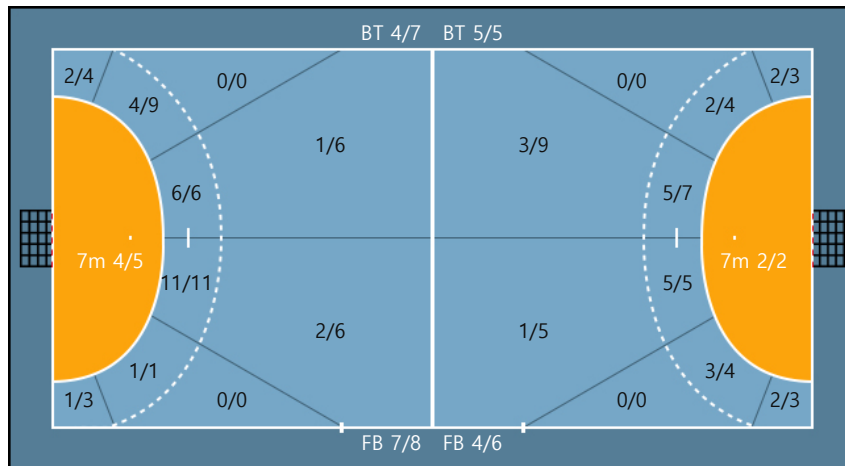

[SK 핸드볼 코리아리그(일반부)]

Shot Distribution

2020. 12. 12 16:00 청주국민생활관

Referees : 박현진 / 정진영
Technical officer : 김석주 / 홍정호
MVP : 10. 원선필(광주도시공사)

광주도시공사

32

18 : 13
14 : 12

25

경남개발공사

광주도시공사

Players

Goals / Shots

2. 방민서		
0/0	0/0	0/0
0/0	0/0	0/0
1/1	0/0	0/0

6. 송해림		
0/0	0/0	0/0
0/0	0/0	0/0
0/0	0/0	0/0

9. 서아루		
1/1	0/1	0/0
0/0	0/0	0/0
0/0	0/0	4/4

10. 원선필		
0/0	0/0	1/1
0/0	0/0	0/0
2/2	0/0	3/3

12. 우하림		
0/0	0/0	0/0
0/0	0/0	0/0
0/0	0/0	0/0

Missed: 1

18. 한승미		
1/2	0/1	0/0
0/1	0/0	0/0
1/1	0/0	0/0

20. 김지혜		
0/0	0/0	0/0
0/0	0/0	0/0
0/0	0/0	0/0

23. 최지혜		
1/2	1/1	1/2
0/0	0/0	0/0
1/1	0/1	0/0

24. 강경민		
1/1	1/1	3/3
0/0	0/0	0/1
3/4	0/1	2/3

27. 권민지		
0/0	0/0	0/0
0/0	0/0	0/0
0/0	0/0	0/0

Missed: 2 Post: 1

29. 김지현		
1/1	0/0	1/1
0/1	0/0	1/2
0/0	0/1	1/2

88. 박조은		
0/0	0/0	0/0
0/0	0/0	0/0
0/0	0/0	0/0

Team

Goals / Shots

Team		
5/7	2/4	6/7
0/2	0/0	1/3
8/9	0/3	10/12

Missed: 3 Post: 1 Blocked: 0

Offense

Defense

Goalkeepers

Goals / Shots

12. 우하림		
2/5	0/2	3/5
0/0	0/0	1/2
4/5	1/2	12/17

88. 박조은		
2/2	0/0	0/0
0/0	0/0	0/0
0/0	0/0	0/0

2Min	2 Minute Suspensions	AS	Assists	BS	Block Shots	BT	Breakthroughs	RB	Rebound
DR	Disqualification with report	RC	Red cards	FB	Fast Breaks	G/S	Goals/Shots	BD	Blocked
S/S	Saves/Shots	YC	Yellow cards	ST	Steals	TF	Technical Faults	%	Efficiency