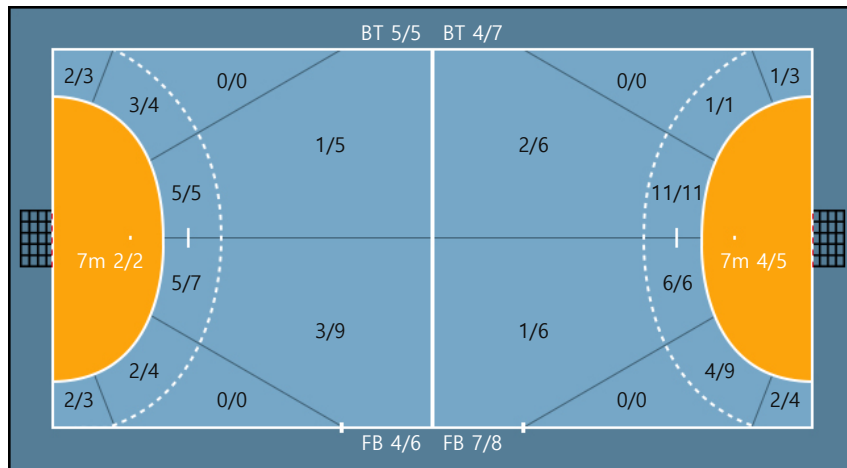

[SK 핸드볼 코리아리그(일반부)]

Shot Distribution

2020. 12. 12 16:00 청주국민생활관

Referees : 박현진 / 정진영
Technical officer : 김석주 / 홍정호
MVP : 10. 원선필(광주도시공사)

광주도시공사   **32**   18 : 13   **25**   **경남개발공사**
경남개발공사

Players

Goals / Shots

2. 김하경 1/1 0/1 1/1 0/0 0/0 0/1 1/1 0/0 1/1	7. 노희경 0/0 0/0 1/1 0/0 0/0 0/0 1/1 0/0 0/3	9. 김리안 0/0 0/0 0/0 0/0 0/0 0/0 0/0 0/0 0/0	12. 박새영 0/0 0/0 0/0 0/0 0/0 0/0 0/0 0/0 0/0	13. 정현희 0/2 0/0 0/0 0/0 0/0 0/0 0/0 0/0 5/6
16. 여지원 0/0 0/0 0/0 0/0 0/0 0/0 0/0 0/0 0/0	17. 김진이 0/0 0/0 0/0 0/0 0/0 0/0 0/0 0/0 0/0	18. 전유나 0/0 0/0 0/0 0/0 0/0 0/0 0/0 0/0 0/0	19. 김혜진 0/0 0/0 0/0 0/0 0/0 0/0 0/0 0/0 0/0	21. 김보은 0/0 0/1 0/0 0/0 0/0 0/0 0/0 1/1 0/0
23. 허유진 3/3 0/0 0/1 0/0 0/0 1/1 0/1 0/1 2/2	24. 이설화 0/1 0/0 1/2 0/0 0/0 0/0 0/0 0/0 2/2	27. 박하얀 0/0 0/0 0/0 0/0 0/0 0/0 0/0 0/0 0/0	28. 이현주 0/0 0/0 0/0 0/0 0/0 0/0 2/2 0/0 2/3	

Post: 1

Post: 1

Team

Goals / Shots

Team		
4/7	0/2	3/5
0/0	0/0	1/2
4/5	1/2	12/17

Missed: 0 Post: 2 Blocked: 0

Offense

Defense

Goalkeepers

Goals / Shots

12. 박새영		
5/7	2/4	6/7
0/2	0/0	1/3
8/9	0/3	10/12

2Min	2 Minute Suspensions	AS	Assists	BS	Block Shots	BT	Breakthroughs	RB	Rebound
DR	Disqualification with report	RC	Red cards	FB	Fast Breaks	G/S	Goals/Shots	BD	Blocked
S/S	Saves/Shots	YC	Yellow cards	ST	Steals	TF	Technical Faults	%	Efficiency