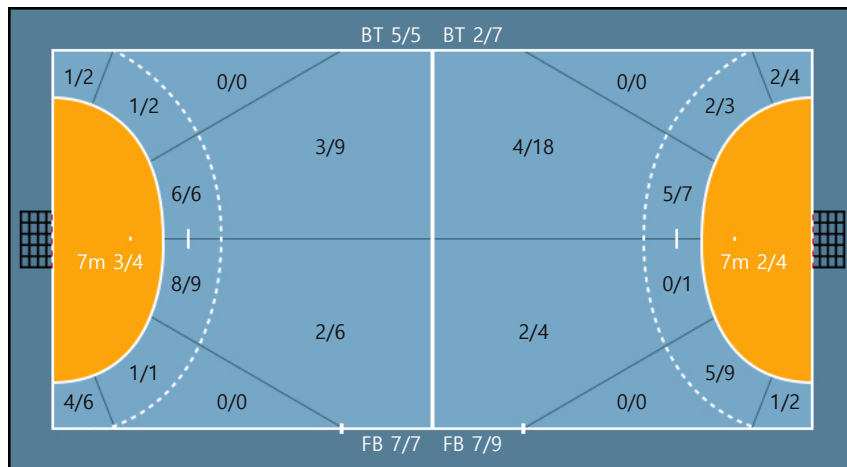

96. 코스타		
0/0	0/0	0/0
0/0	0/0	0/0
0/0	0/0	1/1

Team

Goals / Shots

Team		
5/5	0/0	2/4
1/2	0/0	2/2
7/8	2/3	10/12

Missed: 5 Post: 5 Blocked: 0

**Offense**

**Defense**

Goalkeepers