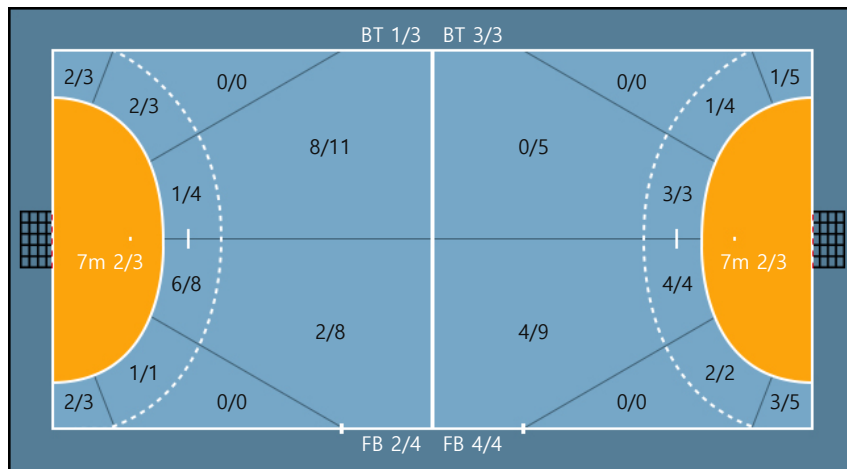

[SK 핸드볼 코리아리그(일반부)]

Shot Distribution

2020. 12. 14 19:30 청주국민생활관

Referees : 정진영 / 차창환
Technical officer : 강용구 / 장면호
MVP : 1. 오사라(부산시설공단)

SK슈가글라이더즈   20   12 : 13   26   **부산시설공단**
부산시설공단   8 : 13

Players

Goals / Shots

1. 오사라 0/0 0/0 0/0 0/0 0/0 0/0 0/0 0/0 0/0	3. 함지선 0/0 0/0 0/0 1/1 0/0 0/0 2/3 0/0 1/1 Missed: 1 Post: 1	6. 프리올리마리아 0/0 0/0 0/0 0/0 0/0 0/0 0/0 0/0 0/0	7. 김수정 0/0 0/0 1/2 0/0 0/0 0/0 0/0 0/0 2/2	9. 정가희 0/0 0/0 0/0 0/0 0/0 0/0 0/0 0/0 0/0
12. 주희 0/0 0/0 0/0 0/0 0/0 0/0 0/0 0/0 0/0	13. 박준희 0/0 0/0 0/1 1/1 0/0 1/1 0/0 0/0 0/1	17. 류은희 0/0 0/0 0/0 0/0 1/1 0/0 0/0 0/0 2/2 Missed: 1	18. 박선영 0/0 0/0 0/0 0/0 0/0 0/0 0/0 0/0 0/0	19. 강은혜 0/0 0/0 0/0 0/0 0/0 0/0 1/1 0/0 2/2
20. 최지현 0/0 0/0 0/0 0/0 0/0 0/0 0/0 0/0 0/0	23. 이미경 1/2 0/0 1/1 0/0 0/0 0/1 2/2 0/0 1/1 Missed: 1 Post: 2	24. 권한나 1/1 0/0 1/1 0/0 0/0 0/1 1/1 0/1 1/1	29. 김다영 0/0 0/0 0/1 0/0 0/0 0/0 0/0 0/0 0/0	77. 박시연 0/0 0/0 0/0 0/0 0/0 0/0 0/0 0/0 0/0
96. 코스타 0/0 0/0 0/0 0/0 0/0 1/1 1/2 0/2 0/0				

Team

Goals / Shots

Team	Goals	Shots
SK슈가글라이더즈	2/3	0/0 3/6
부산시설공단	2/2	1/1 2/4
Total	7/9	0/3 9/10

Missed: 3 Post: 3 Blocked: 0

Offense

Defense

Goalkeepers

Goals / Shots

Goalkeeper	Goals	Shots
1. 오사라	1/2	0/1 1/1
	0/1	0/0 2/4
	2/2	1/1 0/2
12. 주희	2/4	0/0 3/4
	1/1	0/0 0/0
	4/5	1/1 2/4

2Min	2 Minute Suspensions	AS	Assists	BS	Block Shots	BT	Breakthroughs	RB	Rebound
DR	Disqualification with report	RC	Red cards	FB	Fast Breaks	G/S	Goals/Shots	BD	Blocked
S/S	Saves/Shots	YC	Yellow cards	ST	Steals	TF	Technical Faults	%	Efficiency