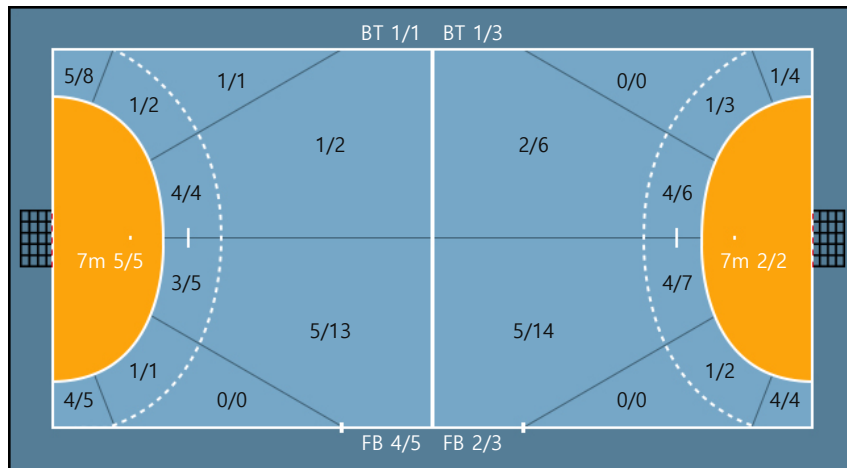

[SK 핸드볼 코리아리그(일반부)]

Shot Distribution

2020. 12. 19 14:40 청주국민생활관

Referees : 차창환 / 이형철
Technical officer : 홍정호 / 강태구
MVP : 11. 김윤지(삼척시청)

삼척시청   **30**   14 : 10   **24**   **부산시설공단**

삼척시청

Players

Goals / Shots

1. 강은지		
0/0	0/0	0/0
0/0	0/0	0/0
0/0	0/0	0/0

6. 연수진		
2/2	0/0	1/1
0/0	0/0	0/1
1/1	0/0	1/1

7. 김소연		
0/0	0/0	0/0
0/0	0/0	0/0
0/0	0/0	0/1

11. 김윤지		
0/0	0/0	1/1
0/0	0/0	0/0
4/4	1/2	1/2

12. 박미라		
0/0	0/0	0/0
0/0	0/0	0/0
0/0	0/0	0/0

Post: 1

Missed: 1 Post: 1

Post: 1

13. 유현지		
0/1	0/0	0/0
1/1	0/0	0/0
0/0	1/1	1/1

17. 한미슬		
1/1	0/0	0/0
1/1	0/0	0/1
0/0	0/2	2/2

22. 강별		
0/0	0/0	0/0
0/0	0/0	0/0
0/0	0/0	0/0

23. 송지은		
3/3	0/0	3/3
0/0	0/0	0/0
3/5	1/1	1/2

24. 이효진		
0/0	0/0	0/0
0/0	0/0	0/0
0/0	0/0	0/0

Missed: 1

26. 강은서		
0/0	0/0	0/0
0/0	0/0	0/0
0/0	0/0	0/0

27. 김상미		
0/0	0/0	0/0
0/0	0/0	0/0
0/0	0/0	0/0

28. 박소연		
0/0	0/0	0/0
0/0	0/0	0/0
0/0	0/0	0/0

Team

Goals / Shots

Team		
6/7	0/0	5/5
2/2	0/0	0/2
8/10	3/6	6/9

Missed: 2 Post: 3 Blocked: 0

Offense

Defense

Goalkeepers

Goals / Shots

12. 박미라		
3/4	1/1	4/5
1/2	0/0	0/0
7/9	0/3	8/10

2Min	2 Minute Suspensions	AS	Assists	BS	Block Shots	BT	Breakthroughs	RB	Rebound
DR	Disqualification with report	RC	Red cards	FB	Fast Breaks	G/S	Goals/Shots	BD	Blocked
S/S	Saves/Shots	YC	Yellow cards	ST	Steals	TF	Technical Faults	%	Efficiency