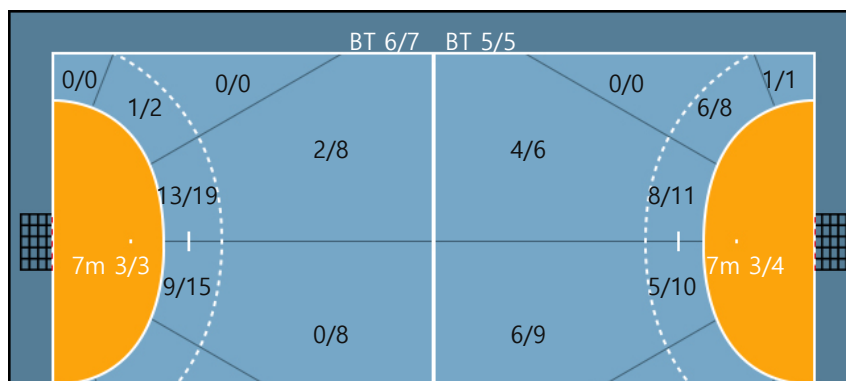

[SK 핸드볼 코리아리그(일반부)]

Shot Distribution

2021. 01. 01 18:00 삼척시민체육관

Referees : 이은하 / 차창환
Technical officer : 김석주 / 이향걸
MVP : 12. 우하림(광주도시공사)

광주도시공사 36   18 : 12   **29**   **인천시청**

인천시청

Players

Goals / Shots

5. 문필희		
0/0	0/0	0/0
0/0	0/0	0/0
0/0	0/0	0/0

7. 신은주		
0/0	0/0	0/0
1/4	0/0	1/1
2/2	0/0	2/2

Missed: 1

9. 김은아		
0/0	0/0	1/1
0/0	0/0	1/1
0/0	0/0	1/3

Missed: 1 Post: 1

Blocked: 1

11. 오예담		
1/1	0/0	1/1
2/3	0/1	1/1
5/7	0/0	0/0

12. 고현아		
0/0	0/0	0/0
0/0	0/0	0/0
0/0	0/0	0/0

13. 이예은		
0/0	0/0	0/0
0/0	0/0	0/0
0/2	1/1	0/0

16. 이가은		
0/0	0/0	0/0
0/0	0/0	0/0
0/0	0/0	0/0

17. 김희진		
1/1	0/0	0/1
0/0	0/0	1/1
2/4	0/0	0/3

Post: 2 Blocked: 1

18. 김한령		
0/1	0/0	0/1
0/0	0/0	0/1
1/1	0/0	1/1

Missed: 1 Blocked: 1

21. 김성은		
0/0	0/0	0/0
0/1	0/0	0/0
0/0	0/0	1/2

23. 김설희		
0/0	0/0	0/0
0/0	0/0	0/0
0/0	0/0	0/0

24. 김한나		
0/0	0/0	0/0
0/0	0/0	0/0
0/0	0/0	0/0

27. 김선해		
0/0	0/0	1/1
0/0	0/0	0/1
1/1	0/0	0/0

29. 신다래		
0/0	0/0	0/0
0/0	0/0	0/0
0/0	0/0	0/0

Team

Goals / Shots

Team		
2/3	0/0	3/5
3/8	0/1	4/6
11/17	1/1	5/11

Missed: 3 Post: 3

Blocked: 3

Offense

Defense

Goalkeepers

Goals / Shots

12. 고현아		
1/1	0/0	0/0
0/0	0/0	0/1
2/2	0/0	0/0

16. 이가은		
9/9	1/1	3/5
3/5	0/1	2/3
11/12	0/0	3/5