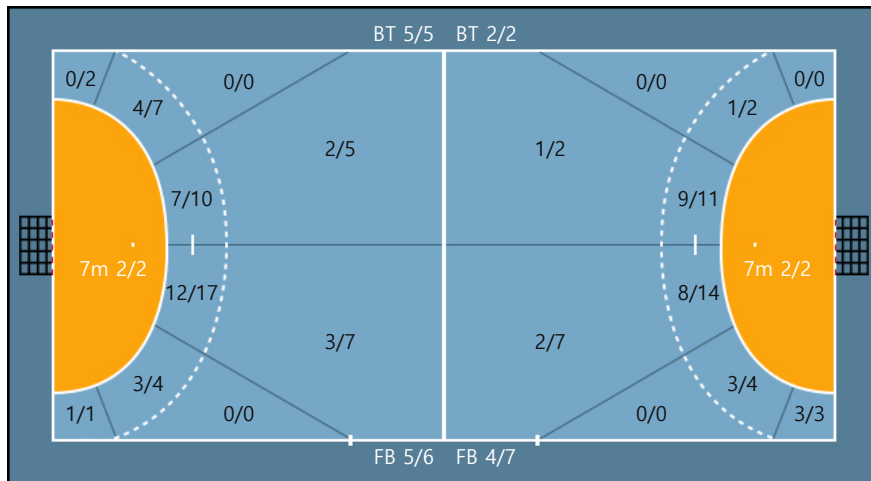

[SK 핸드볼 코리아리그(일반부)]

Shot Distribution

2021. 01. 01 16:20 삼척시민체육관

Referees : 구본욱 / 서태웅
Technical officer : 장면호 / 한재우
MVP : 23. 김아영(컬러풀대구)

컬러풀대구 34 21 : 13 29 경남개발공사

컬러풀대구

Players

Goals / Shots

2. 신민희 0/0 0/0 0/0 0/0 0/0 0/0 0/0 0/0 0/0	7. 박지원 0/0 0/0 0/0 0/0 0/0 0/0 0/0 0/0 0/0	12. 양채연 0/0 0/0 0/0 0/0 0/0 0/0 0/0 0/0 0/0	16. 심현지 0/0 0/0 0/0 0/0 0/0 0/0 0/0 0/0 0/0	17. 윤지민 0/0 0/0 0/0 0/0 0/0 0/0 0/0 0/0 0/0
18. 배민희 0/0 0/0 0/0 1/1 0/0 0/1 3/4 0/0 0/0	19. 여다정 0/0 0/0 0/0 0/0 0/0 0/0 0/0 0/0 0/0	20. 황은진 0/0 0/0 0/0 0/0 0/0 0/0 2/2 0/0 1/4	21. 조하람 0/0 0/0 1/1 0/2 0/0 1/1 5/5 0/0 2/2	22. 이원정 0/0 0/0 0/0 0/0 0/0 0/0 0/0 0/0 0/0
23. 김아영 0/0 0/0 3/5 0/1 0/0 0/0 2/2 0/0 2/2	24. 김혜원 0/1 0/0 1/1 0/0 0/0 0/0 1/1 0/0 1/1	25. 정유라 0/0 0/0 0/0 0/0 0/0 0/0 0/0 0/0 0/0	26. 남영신 0/0 0/1 0/0 0/0 0/0 0/0 0/0 0/0 3/3	27. 이경현 0/0 0/0 0/2 0/1 0/0 0/0 4/5 0/0 1/1

Missed: 1 Post: 1

Team Goals / Shots

Team	0/1	0/1	5/9
	1/5	0/0	1/2
	17/19	0/0	10/13

Missed: 2 Post: 3 Blocked: 0

Offense

Defense

Goalkeepers Goals / Shots

12. 양채연	0/0	0/0	1/1
	0/0	0/0	0/0
	0/0	0/0	0/0
16. 심현지	2/5	0/0	1/5
	1/3	0/0	0/0
	13/13	0/0	11/11

2Min	2 Minute Suspensions	AS	Assists	BS	Block Shots	BT	Breakthroughs	RB	Rebound
DR	Disqualification with report	RC	Red cards	FB	Fast Breaks	G/S	Goals/Shots	BD	Blocked
S/S	Saves/Shots	YC	Yellow cards	ST	Steals	TF	Technical Faults	%	Efficiency