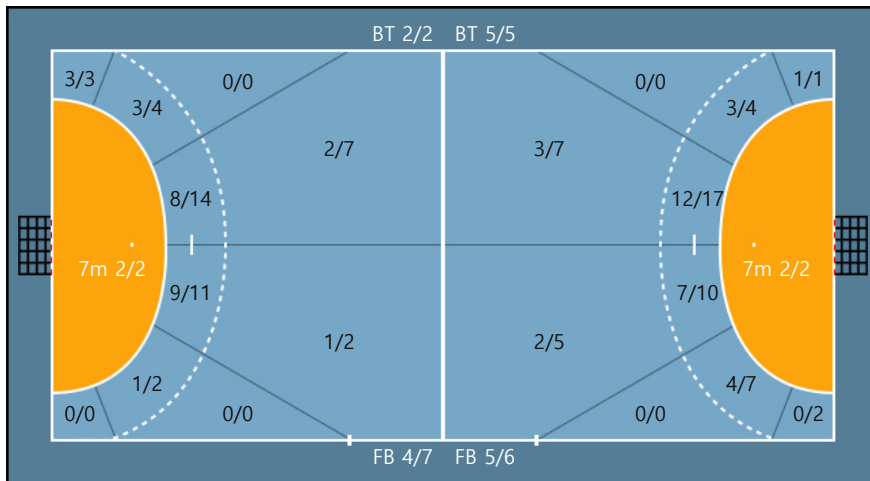

29. 김이슬		
0/1	0/0	1/3
1/1	0/0	0/0
1/1	0/0	1/1

Missed: 1

Team

Goals / Shots

Team		
2/5	0/0	2/6
1/3	0/0	0/0
13/13	0/0	11/11

Missed: 5 Post: 2 Blocked: 2

Offense

Defense