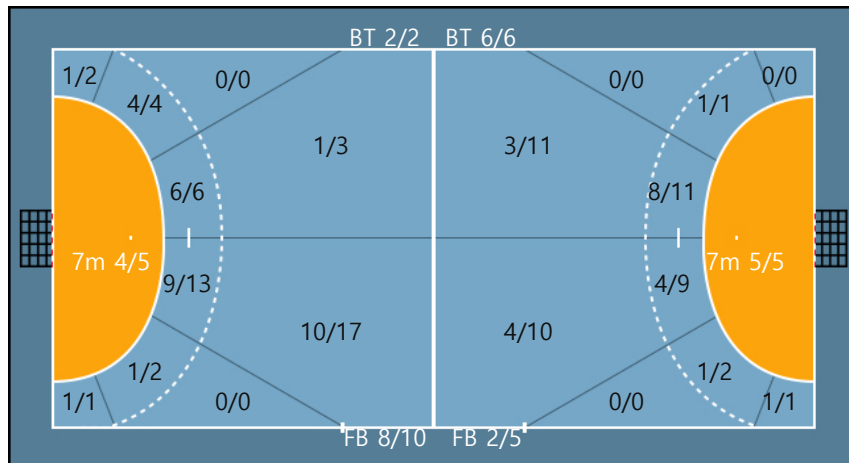

Team

Goals / Shots

Team		
5/9	0/0	4/4
6/9	0/0	2/3
13/17	0/0	7/7

Missed: 2 Post: 2
 Blocked: 1

Offense

Defense

Goalkeepers

Goals / Shots