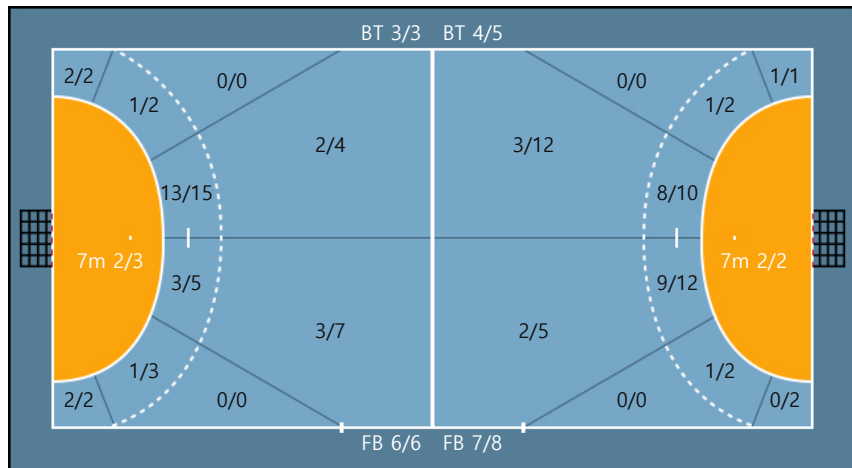

Team

Goals / Shots

Team		
7/8	1/1	5/5
3/5	0/0	3/6
6/7	0/0	4/6

Missed: 1 Post: 4 Blocked: 4

Offense

Defense

Goalkeepers

Goals / Shots