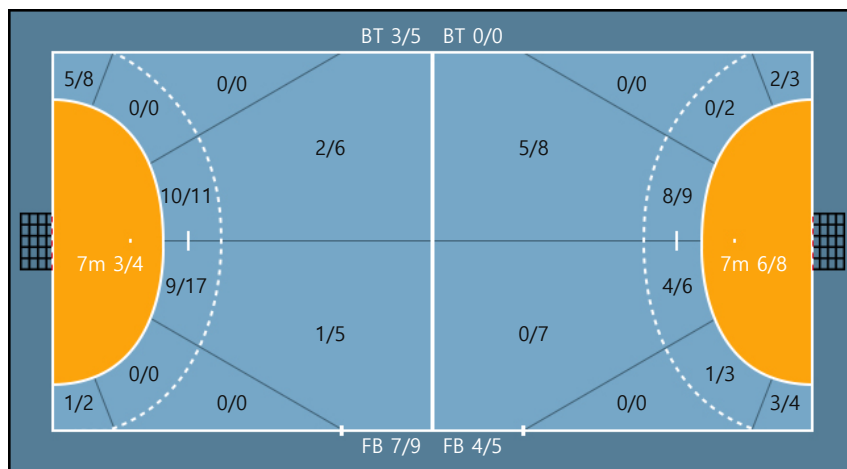

[SK 핸드볼 코리아리그(일반부)]

Shot Distribution

2021. 01. 15 15:00 SK호크스 아레나

Referees : 조용현 / 김원정
Technical officer : 이항걸 / 강용구
MVP : 18. 김한령(인천시청)

인천시청 31   13 : 18   **29**   **서울시청**

인천시청

Players

Goals / Shots

5. 문필희 0/0 0/0 0/0 0/0 0/0 0/0 0/0 0/0 0/0	7. 신은주 0/2 0/0 3/3 0/0 0/0 0/0 1/1 0/0 0/0	9. 김은아 2/3 0/0 1/2 0/1 0/0 0/0 3/4 0/0 1/1	11. 오예담 0/0 0/0 0/0 0/0 0/0 1/1 1/2 0/0 0/1	12. 고희아 0/0 0/0 0/0 0/0 0/0 0/0 0/0 0/0 0/0
13. 이예은 0/0 0/0 0/0 0/0 0/0 0/0 0/0 0/0 0/0	16. 이가은 0/0 0/0 0/0 0/0 0/0 0/0 0/0 0/0 0/0	17. 김희진 0/0 0/0 1/2 0/2 0/0 0/0 2/2 0/2 0/0	18. 김한령 3/3 0/0 2/3 0/0 0/0 0/0 1/1 0/1 0/1	21. 김성은 2/2 0/0 0/0 0/0 0/0 0/0 0/0 0/0 0/0
23. 김설희 0/0 0/0 0/0 0/0 0/0 0/0 0/0 0/0 0/0	24. 김한나 0/0 0/0 0/0 0/0 0/0 0/0 0/0 0/0 0/0	27. 김선해 1/1 0/0 1/1 0/0 0/0 1/1 0/0 0/0 0/0	29. 신다래 3/3 0/0 0/0 0/1 0/0 0/0 1/1 0/0 0/0	

Post: 1

Blocked: 1

Post: 1   Blocked: 1

Post: 1

Post: 2

Team

Goals / Shots

Team		
11/14	0/0	8/11
0/4	0/0	2/2
9/11	0/3	1/3

Missed: 0   Post: 5   Blocked: 2

Offense

Defense

Goalkeepers

Goals / Shots

12. 고희아		
12/15	0/0	3/3
3/5	0/0	2/4
2/5	0/1	0/2

16. 이가은		
4/4	0/0	2/2
0/0	0/1	0/0
0/0	1/1	0/0

2Min	2 Minute Suspensions	AS	Assists	BS	Block Shots	BT	Breakthroughs	RB	Rebound
DR	Disqualification with report	RC	Red cards	FB	Fast Breaks	G/S	Goals/Shots	BD	Blocked
S/S	Saves/Shots	YC	Yellow cards	ST	Steals	TF	Technical Faults	%	Efficiency