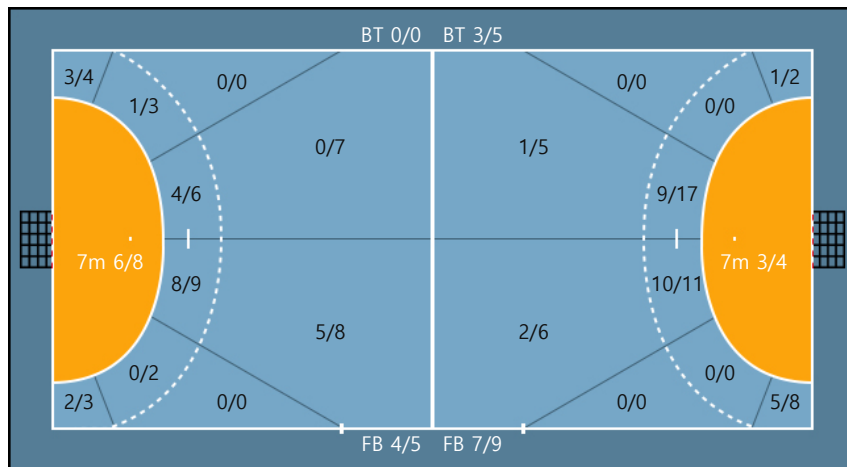

[SK 핸드볼 코리아리그(일반부)]

Shot Distribution

2021. 01. 15 15:00 SK호크스 아레나

Referees : 조용현 / 김원정
Technical officer : 이항걸 / 강용구
MVP : 18. 김한령(인천시청)

인천시청 31   13 : 18   **29**   **서울시청**

서울시청

Players

Goals / Shots

2. 송지영		
3/4	0/0	0/0
0/0	0/1	0/1
0/0	1/2	0/0

11. 조아람		
2/2	0/0	2/2
1/1	0/0	0/0
0/0	0/0	0/0

12. 노지훈		
0/0	0/0	0/0
0/0	0/0	0/0
0/0	0/0	0/0

13. 김리안		
3/4	0/0	1/1
0/0	0/0	0/0
0/0	0/0	0/0

16. 나혜린		
0/0	0/0	0/0
0/0	0/0	0/0
0/0	0/0	0/0

Post: 1

Blocked: 1

19. 양새슬		
2/2	0/0	0/0
0/0	0/0	0/0
0/0	0/0	0/2

21. 박수정		
0/0	0/0	0/0
0/0	0/0	0/0
0/0	0/0	0/0

22. 우빛나		
4/4	0/0	2/2
0/1	0/0	1/2
1/1	0/0	0/0

24. 박지호		
0/0	0/0	0/0
0/0	0/0	0/0
0/0	0/0	0/0

26. 최한슬		
0/0	0/0	0/0
0/0	0/0	0/0
0/0	0/0	0/0

Missed: 1 Blocked: 1

Missed: 2 Post: 1 Blocked:

1

27. 박하얀		
0/0	0/0	0/0
0/0	0/0	0/0
0/0	0/0	0/0

29. 윤예진		
2/3	0/0	0/0
2/3	0/0	1/1
1/4	0/0	0/0

33. 최현주		
0/0	0/0	0/0
0/0	0/0	0/0
0/0	0/0	0/0

93. 김은경		
0/0	0/0	0/0
0/0	0/0	0/0
0/0	0/0	0/0

Post: 1 Blocked: 1

Post: 1

Team

Goals / Shots

Team		
16/19	0/0	5/5
3/5	0/1	2/4
2/5	1/2	0/2

Missed: 3 Post: 4 Blocked: 4

Offense

Defense

Goalkeepers

Goals / Shots

12. 노지훈		
2/2	0/0	1/1
0/0	0/0	1/1
0/0	0/0	0/0

16. 나혜린		
9/12	0/0	7/10
0/4	0/0	1/1
9/11	0/3	1/3

2Min	2 Minute Suspensions	AS	Assists	BS	Block Shots	BT	Breakthroughs	RB	Rebound
DR	Disqualification with report	RC	Red cards	FB	Fast Breaks	G/S	Goals/Shots	BD	Blocked
S/S	Saves/Shots	YC	Yellow cards	ST	Steals	TF	Technical Faults	%	Efficiency