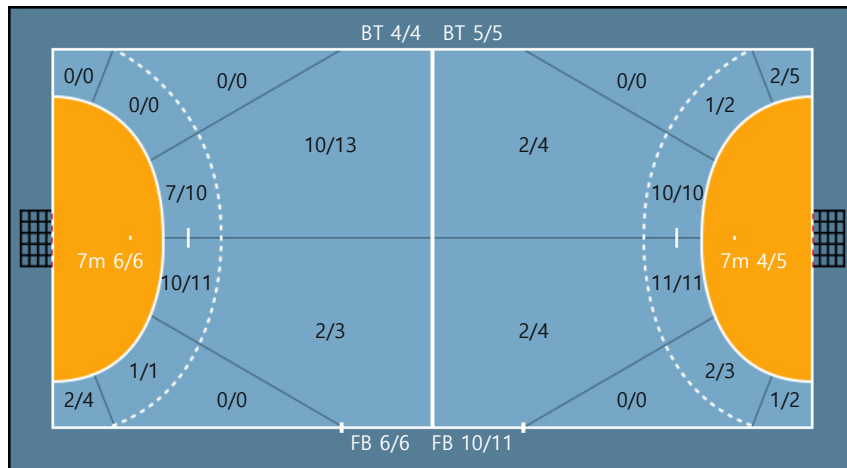

Blocked: 1

Team

Goals / Shots

Team		
8/9	0/0	8/9
2/2	0/0	1/1
10/15	1/1	8/9

Missed: 0 Post: 2 Blocked: 5

Offense

Defense

Goalkeepers