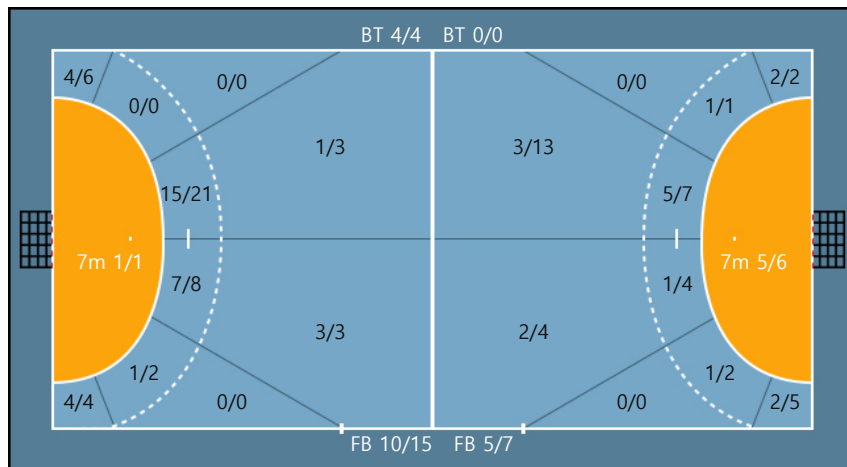

[SK 핸드볼 코리아리그(일반부)]

Shot Distribution

2021. 01. 17 18:00 SK호크스 아레나

Referees : 김원정 / 박현진
Technical officer : 장면호 / 김석주
MVP : 9. 정가희(부산시설공단)

부산시설공단 36 13 : 12 22 컬러풀대구

부산시설공단

Players

Goals / Shots

1. 오사라		
0/0	0/0	0/0
0/0	0/0	0/0
0/0	0/0	0/0

3. 함지선		
0/1	0/0	1/1
1/1	0/0	0/0
1/1	0/0	2/2

7. 김수정		
0/0	0/0	0/0
0/0	0/0	0/0
0/0	0/0	0/0

9. 정가희		
1/2	0/0	0/0
0/0	0/0	1/1
3/3	1/1	0/0

11. 심해인		
0/0	0/0	0/0
0/0	0/0	0/0
2/2	0/0	0/0

Post: 1

Post: 1

12. 주희		
0/0	0/0	0/0
0/0	0/0	0/0
0/0	0/0	0/0

17. 류은희		
0/0	0/0	0/0
0/0	0/0	0/0
0/0	0/0	0/0

18. 박선영		
0/0	0/0	1/1
0/0	0/0	0/0
0/1	0/0	0/0

19. 강은혜		
1/1	0/0	0/0
1/2	0/0	0/0
0/0	0/0	0/0

20. 최지현		
0/0	0/0	0/0
0/0	0/0	0/0
0/0	0/0	0/0

Missed: 1

23. 이미경		
1/1	0/0	3/3
0/1	0/0	2/2
0/0	0/0	2/2

24. 권한나		
2/2	0/0	1/1
0/0	0/0	0/0
1/1	1/1	0/0

26. 신진미		
0/0	0/0	1/2
0/0	0/0	0/0
0/0	0/0	0/0

27. 김진이		
0/0	0/0	2/2
0/0	0/0	0/0
1/1	0/0	1/1

77. 박시연		
0/0	0/0	0/0
0/0	0/0	1/1
0/0	0/0	0/0

Missed: 1

Blocked: 1

Missed: 1

96. 코스타		
0/0	0/0	0/0
0/0	0/0	1/1
0/0	0/0	0/0

Post: 1

Team

Goals / Shots

Team		
5/7	0/0	9/10
2/4	0/0	5/5
8/9	2/2	5/5

Missed: 3 Post: 3 Blocked: 1

Offense

Defense

Goalkeepers

Goals / Shots

1. 오사라		
2/4	0/0	4/5
3/6	0/1	5/6
2/5	0/0	1/3

12. 주희		
0/2	0/0	0/0
0/1	0/0	0/0
4/4	0/0	1/1

2Min	2 Minute Suspensions	AS	Assists	BS	Block Shots	BT	Breakthroughs	RB	Rebound
DR	Disqualification with report	RC	Red cards	FB	Fast Breaks	G/S	Goals/Shots	BD	Blocked
S/S	Saves/Shots	YC	Yellow cards	ST	Steals	TF	Technical Faults	%	Efficiency