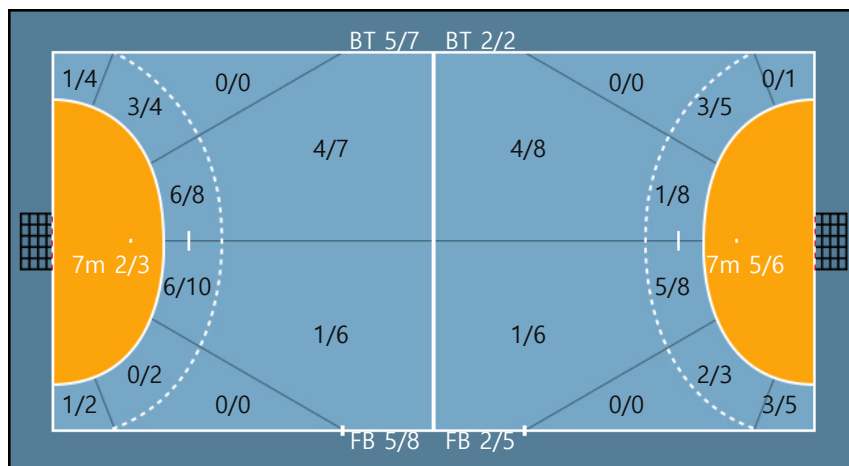

[SK 핸드볼 코리아리그(일반부)]

Shot Distribution

2021. 01. 22 15:00 SK호크스 아레나

Referees : 김원정 / 조용현
Technical officer : 이광남 / 장면호
MVP : 2. 송지영(서울시청)

서울시청   **24**   12 : 12   **24**   **SK슈가글라이더즈**

12 : 12

SK슈가글라이더즈

Players

Goals / Shots

2. 김선화		
1/1	0/1	0/0
0/0	0/0	0/1
1/1	1/1	0/0

Post: 1

6. 최수지		
0/0	0/0	0/0
2/2	0/1	0/0
1/3	0/0	0/0

Missed: 1

7. 김금정		
0/0	0/0	0/0
0/0	0/0	0/0
0/0	0/0	1/1

8. 이한솔		
0/0	0/1	0/0
0/0	0/0	0/1
0/1	0/0	1/1

10. 김세영		
0/0	0/0	0/0
0/0	0/0	0/0
0/0	0/0	0/0

11. 연은영		
0/0	0/0	0/0
0/0	0/0	0/0
0/0	0/0	0/0

12. 이민지		
0/0	0/0	0/0
0/0	0/0	0/0
0/0	0/0	0/0

15. 최수민		
0/0	0/0	2/2
0/0	0/0	1/1
1/1	0/0	0/1

Missed: 1 Post: 1

16. 김수연		
0/0	0/0	0/0
0/0	0/0	0/0
0/0	0/0	0/0

17. 최영선		
0/0	0/0	0/0
0/0	0/0	0/0
0/0	0/0	0/0

21. 최경빈		
0/0	0/0	0/0
0/0	0/0	0/0
0/0	0/0	0/0

26. 신다빈		
0/0	0/0	0/0
0/0	0/0	0/0
0/0	0/0	0/0

27. 유미코		
0/0	0/0	0/0
0/0	0/0	0/0
0/0	0/0	0/0

28. 조수연		
0/0	0/0	1/1
0/0	0/0	0/0
2/2	0/0	1/1

Post: 2 Blocked: 2

29. 유소정		
1/1	1/1	1/1
1/2	0/0	1/2
2/4	0/0	1/1

Missed: 1 Post: 2

Team

Goals / Shots

Team		
2/2	1/3	4/4
3/4	0/1	2/5
7/12	1/1	4/5

Missed: 3 Post: 6
Blocked: 2

Offense

Defense

Goalkeepers

Goals / Shots

12. 이민지		
5/8	0/1	2/4
2/6	0/0	0/4
5/7	0/0	7/9

16. 김수연		
0/0	0/1	0/0
1/1	0/0	0/0
0/1	0/0	2/2